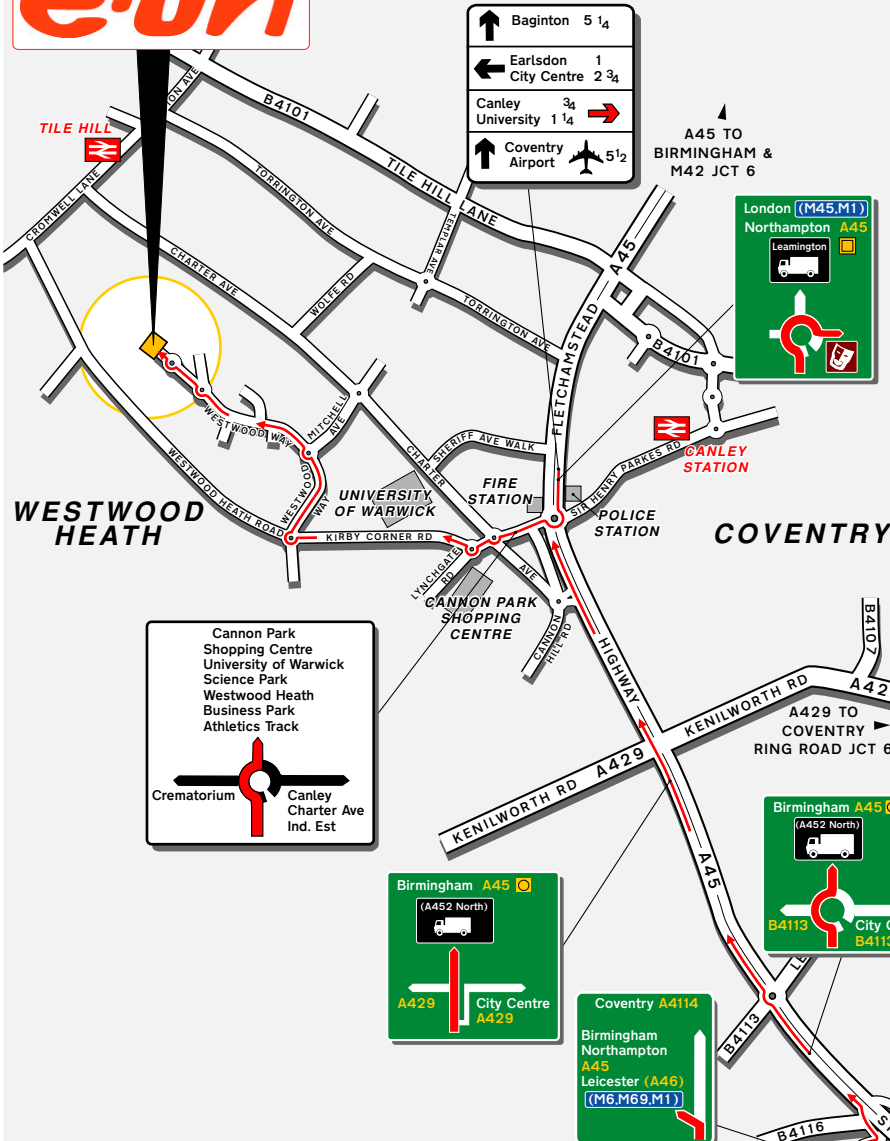

How to find us

Cannon Park Shopping Centre
 University of Warwick
 Science Park
 Westwood Heath
 Business Park
 Athletics Track

Birmingham A45 (A452 North)
 City Centre A429

Coventry A4114
 Birmingham Northampton A45
 Leicester (A46) (M6, M69, M1)

London (M45, M1)
 Northampton A45
 Leamington

Driving Directions

FROM M1 - North

Exit M1 at junction 21, and follow the M69 towards Coventry. Continue to follow the M69, across the M6 and into the A46. Follow the A46 until you reach Tollbar End roundabout. At the roundabout turn right onto the A45 towards Birmingham.

FROM M1 - South

Exit the M1 at Junction 17 and follow the M45 towards Coventry. Continue onto the A45 and head westward around Coventry.

FROM A45 (M1)

At the roundabout junction with Sir Henry Parkes Road take the first exit towards Warwick University. At the next roundabout take the second exit into Kirby Corner Road. Second exit at the next roundabout continuing along Kirby Corner Road. After approximately 0.5 miles take the third exit at the roundabout with Westwood Way and Gibbet Hill Road and into Westwood way. Take the first exit at the next roundabout and the first exit at the next roundabout. Continue straight on to our premises.

FROM BIRMINGHAM

Follow the A45 towards Coventry from M42 at Junction 6. Leave the A45 at the roundabout junction with Sir Henry Parkes Road and take the third exit towards Warwick University. At the next roundabout take the second exit into Kirby Corner Road. Second exit at the next roundabout continuing along Kirby Corner Road. After approximately 0.5 miles take the third exit at the roundabout with Westwood Way and Gibbet Hill Road and into Westwood way. Take the first exit at the next roundabout and the first exit at the next roundabout. Continue straight on to our premises.