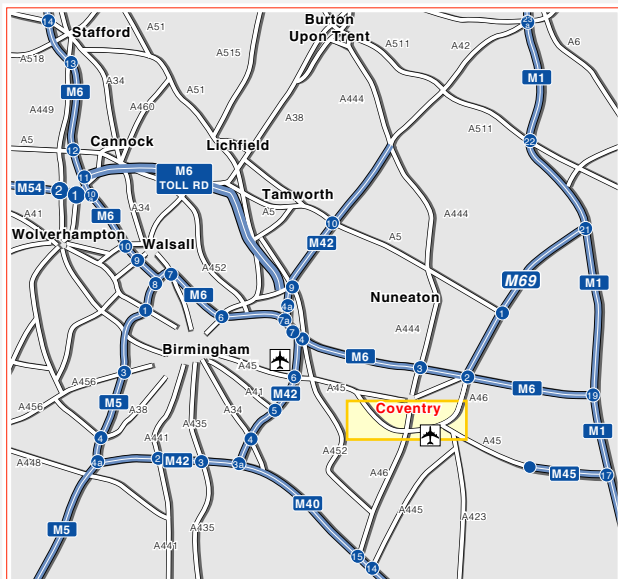

How to find us

Cannon Park Shopping Centre
 University of Warwick
 Science Park
 Westwood Heath
 Business Park
 Athletics Track

Birmingham A45 (A452 North)
 City Centre A429

Coventry A4114
 Birmingham Northampton A45
 Leicester (A46) (M6, M69, M1)

London (M45, M1)
 Northampton A45
 Leamington

Driving Directions

FROM M1 - North

Exit M1 at junction 21, and follow the M69 towards Coventry. Continue to follow the M69, across the M6 and into the A46. Follow the A46 until you reach Tollbar End roundabout. At the roundabout turn right onto the A45 towards Birmingham.

FROM M1 - South

Exit the M1 at Junction 17 and follow the M45 towards Coventry. Continue onto the A45 and head westward around Coventry.

FROM A45 (M1)

At the roundabout junction with Sir Henry Parkes Road take the first exit towards Warwick University. At the next roundabout take the second exit into Kirby Corner Road. Second exit at the next roundabout continuing along Kirby Corner Road. After approximately 0.5 miles take the third exit at the roundabout with Westwood Way and Gibbet Hill Road and into Westwood way. Take the first exit at the next roundabout and the first exit at the next roundabout. Continue straight on to our premises.

FROM BIRMINGHAM

Follow the A45 towards Coventry from M42 at Junction 6. Leave the A45 at the roundabout junction with Sir Henry Parkes Road and take the third exit towards Warwick University. At the next roundabout take the second exit into Kirby Corner Road. Second exit at the next roundabout continuing along Kirby Corner Road. After approximately 0.5 miles take the third exit at the roundabout with Westwood Way and Gibbet Hill Road and into Westwood way. Take the first exit at the next roundabout and the first exit at the next roundabout. Continue straight on to our premises.