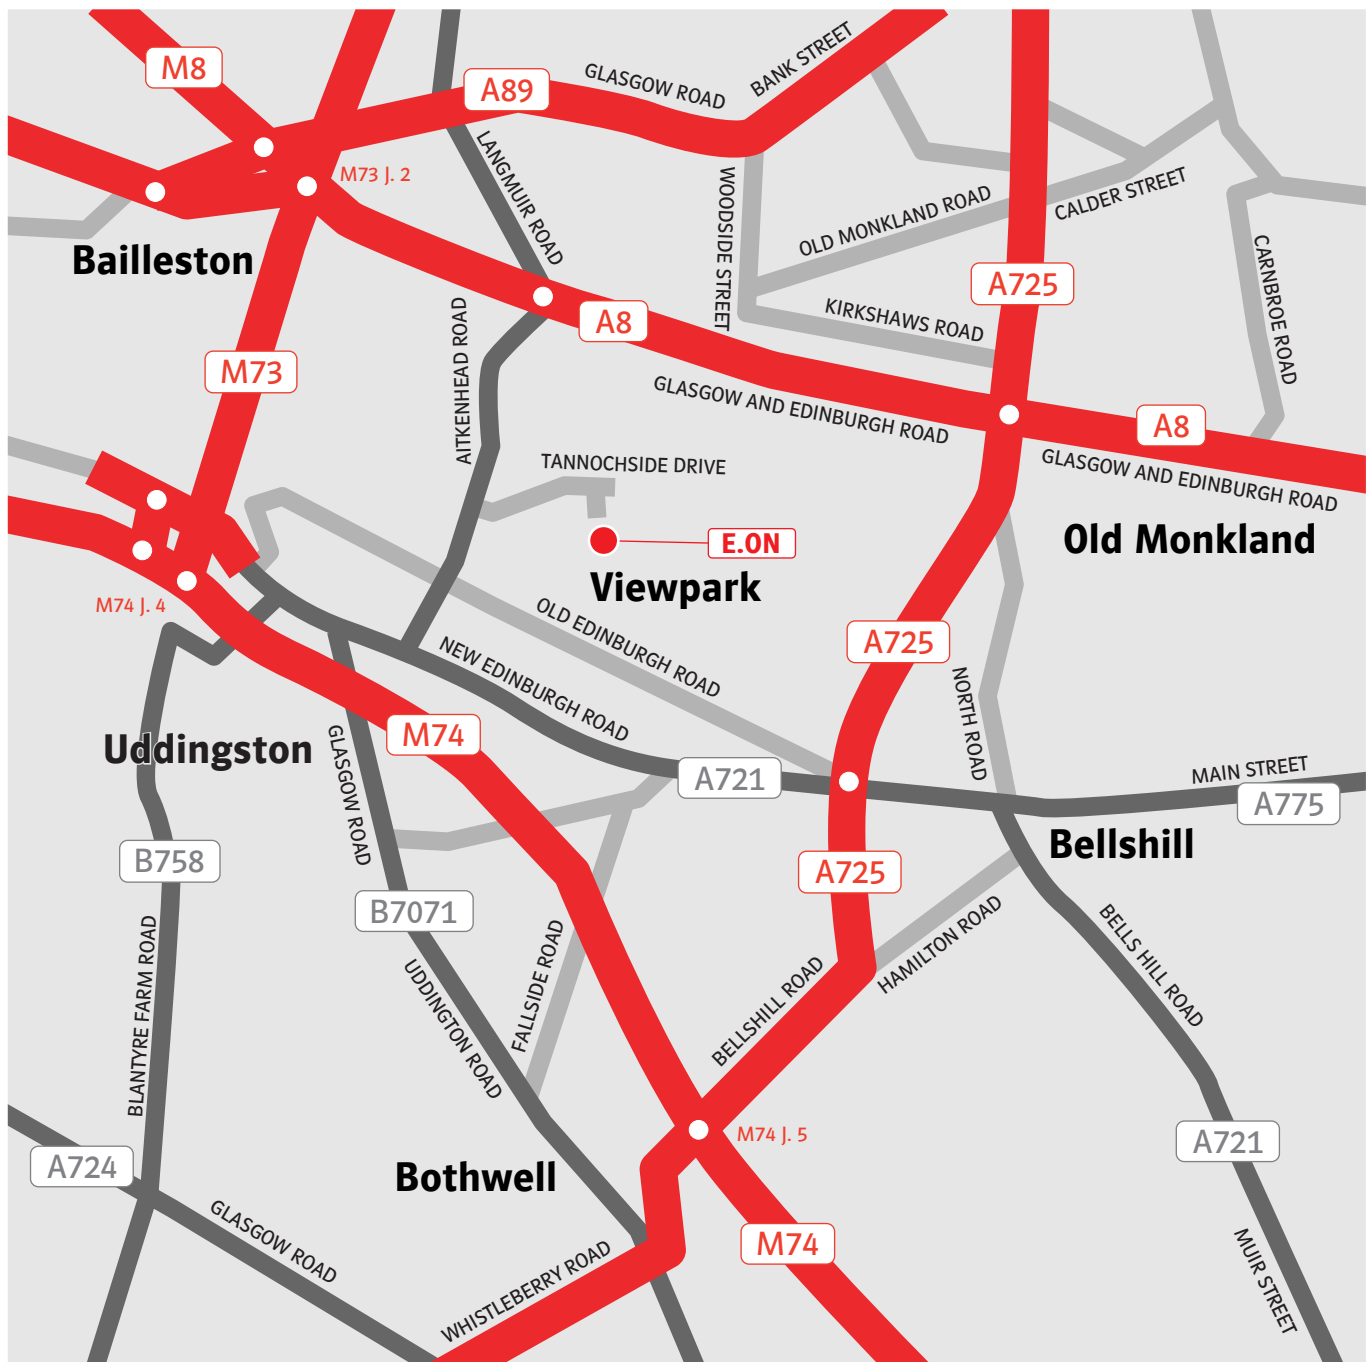

Driving Directions

From the South on the M74

Turn right off New Edinburgh Road into Holmbrae Road. At the next roundabout take the second exit and after a very short distance at the next roundabout take the second exit into Aitkenhead Road. Take the third exit at the next roundabout into Tannochside Drive. Travel to the end of Tannochside Drive and we are located on the right.

From Edinburgh on the M8

Turn left off the A8 onto the A752(Aitkenhead Road). After approximately 1 mile at the first roundabout take the first exit into Tannochside Drive. Travel to the end of Tannochside Drive and we are located on the right.