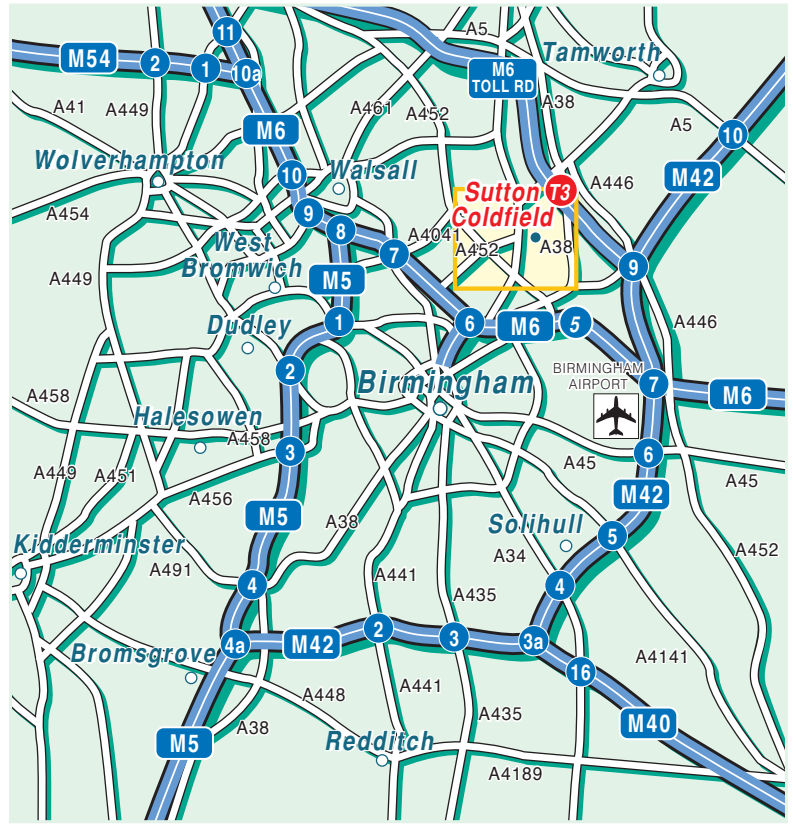

Central Networks

A company of **e-on**

Sutton Reporting Centre
 Coleshill Road
 Nr Roland Road
 Sutton Coldfield
 B75 7AX

T TO FOLLOW
 F TO FOLLOW

Public Transport

 **By Rail.**
 Sutton Coldfield Station. Approximately a 10 minute walk away.

 **By Air.**
 Birmingham International Airport. Approximately 40 minutes drive away.

By Road.
 From Brassington Avenue - A5127 continue forward on to Victoria Road, continue forward on to Coleshill Road, Sutton Coldfield Reporting Centre is on the left hand side just before the Porsche garage