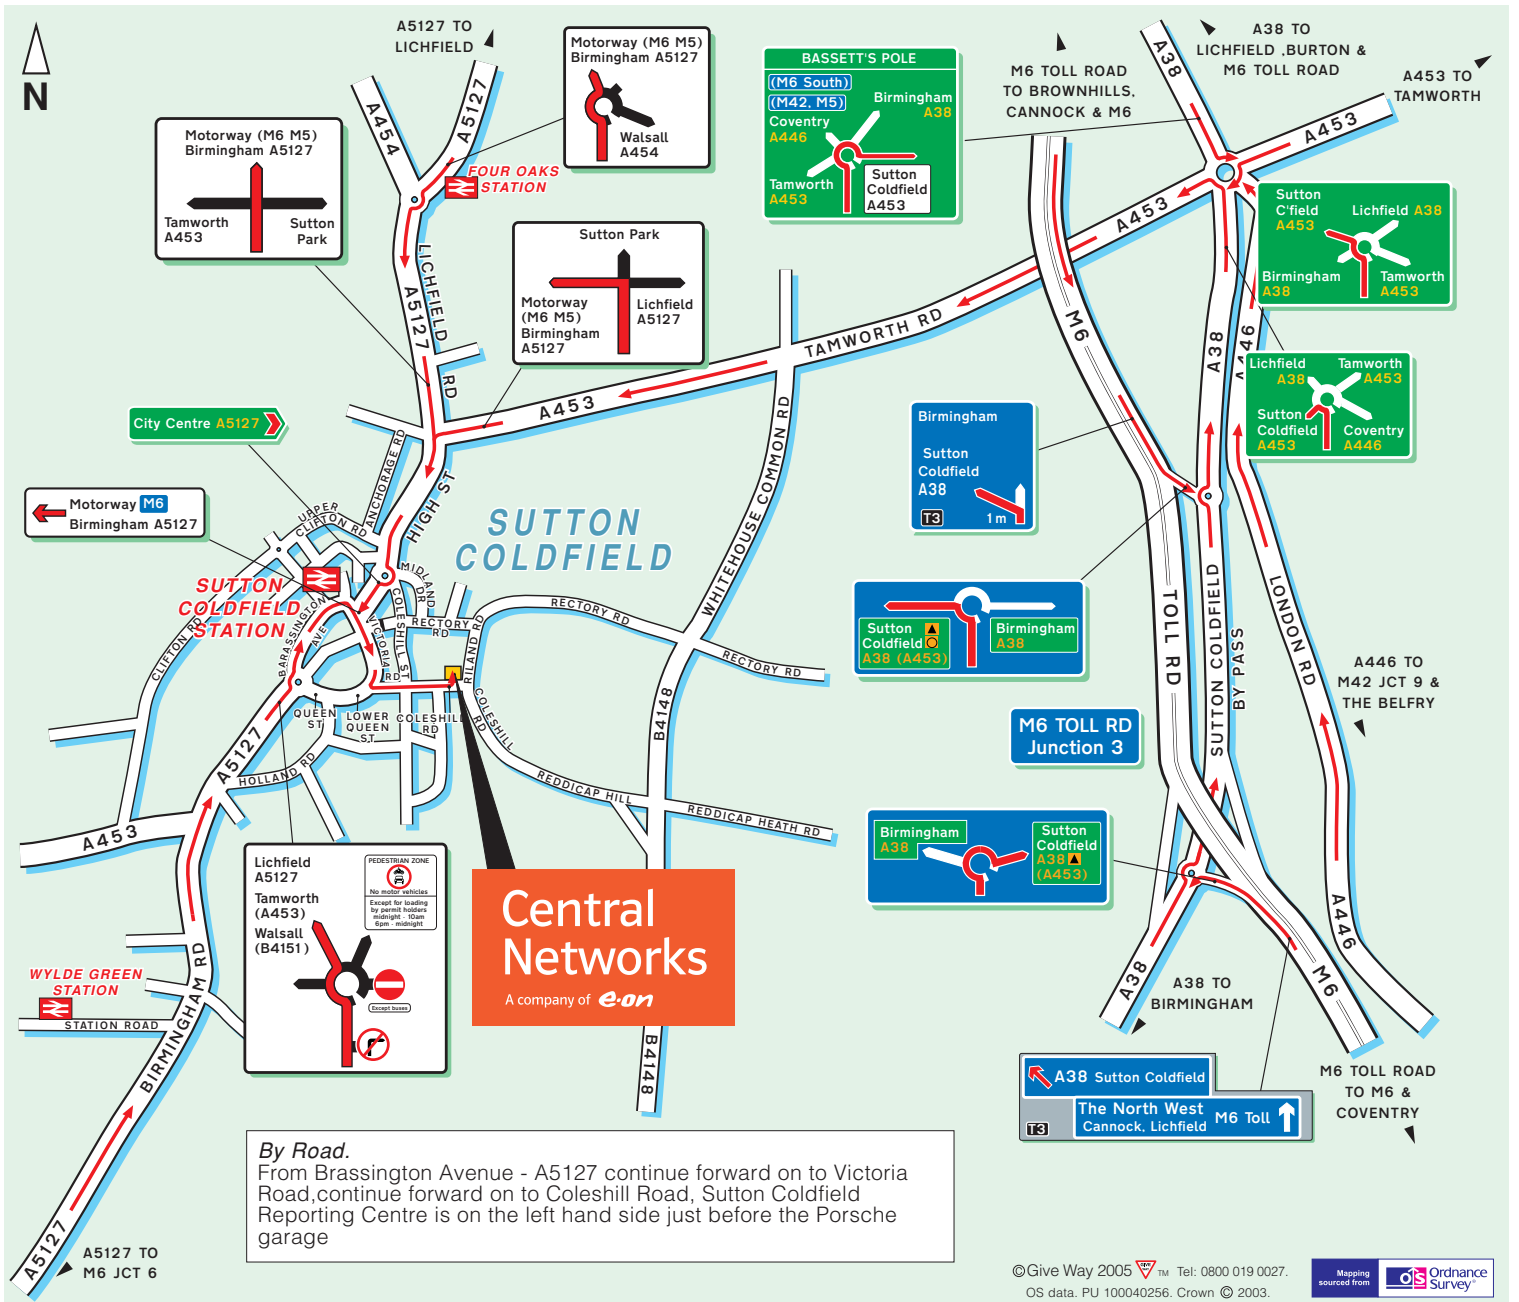

Central Networks

A company of **e-on**

Sutton Reporting Centre
 Coleshill Road
 Nr Roland Road
 Sutton Coldfield
 B75 7AX

T TO FOLLOW
 F TO FOLLOW

Public Transport

 **By Rail.**
 Sutton Coldfield Station. Approximately a 10 minute walk away.

 **By Air.**
 Birmingham International Airport. Approximately 40 minutes drive away.

By Road.
 From Brassington Avenue - A5127 continue forward on to Victoria Road, continue forward on to Coleshill Road, Sutton Coldfield Reporting Centre is on the left hand side just before the Porsche garage