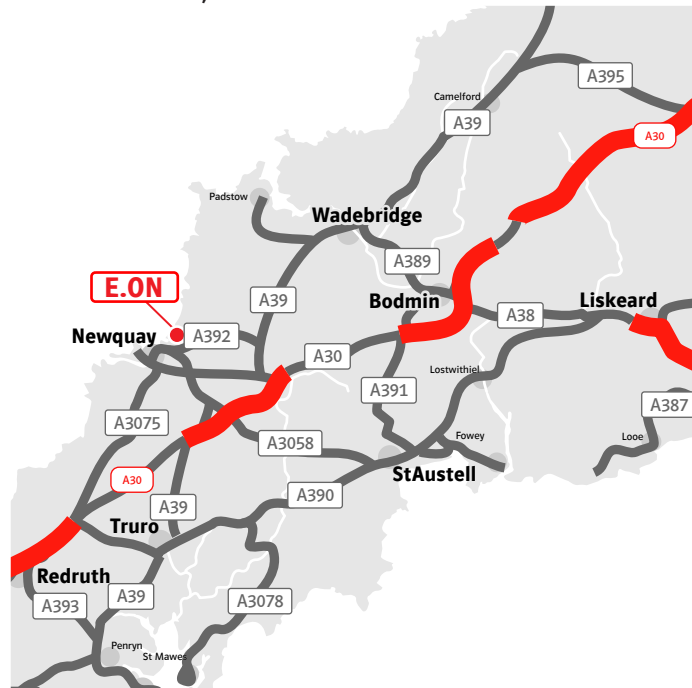

From the North M5

Continue to the end of the M5 and exit onto the A30 at junction 31 heading for Oakhampton. Continue southwards on the A30 for approximately 60 miles until you pass Bodmin on your right.

Scale 1 : 200,000