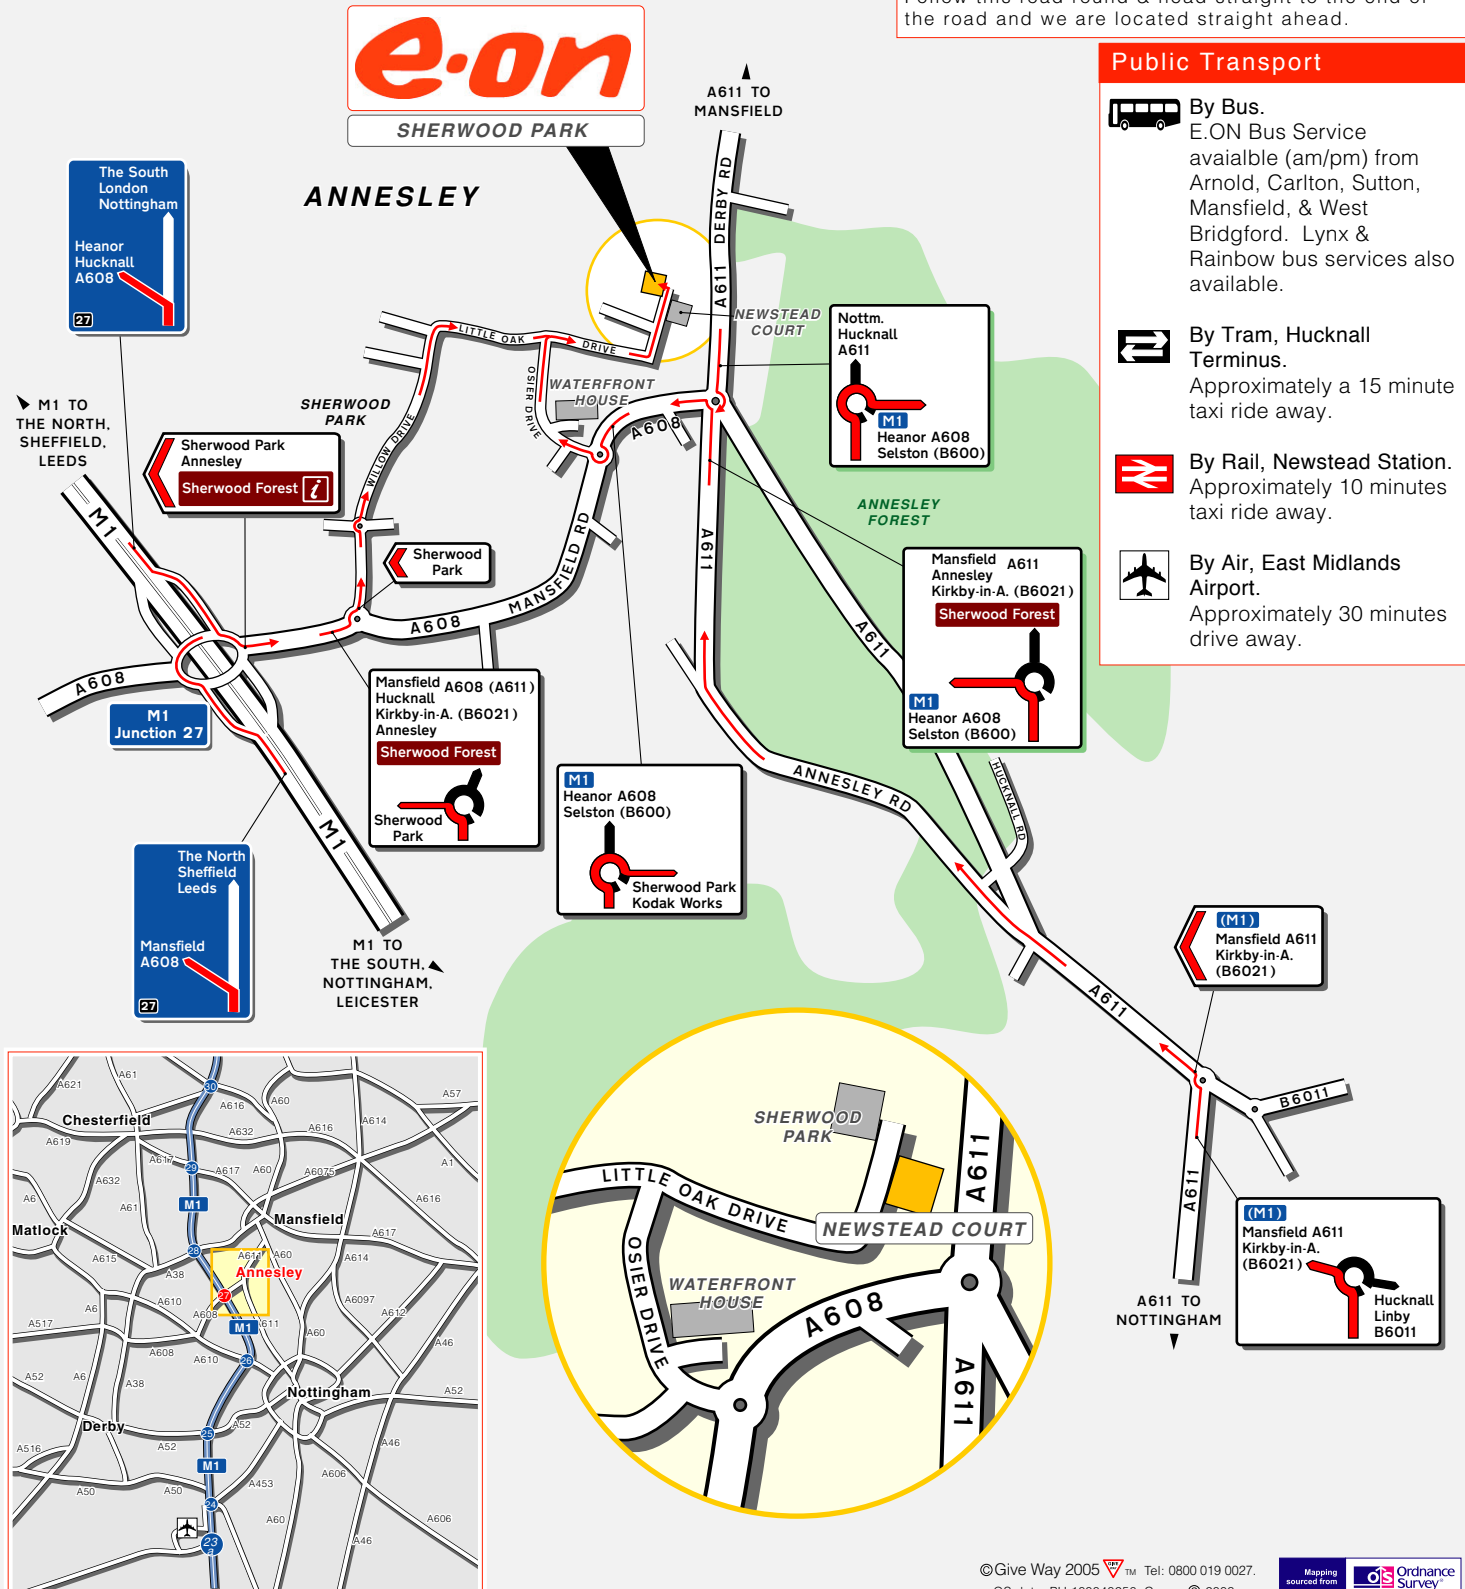

How to find us

Driving Directions

FROM M1 - Northbound or Southbound
 Exit the M1 at junction 27 and follow A608 towards Mansfield.

FROM A608 & M1 junction 27
 At the first roundabout after leaving M1, on the A608 take the first left onto Willow drive, straight over second roundabout. Take a right onto Little Oak Drive. Follow this road round & head straight to the end of the road and we are located straight ahead.

Public Transport

-  **By Bus.**
 E.ON Bus Service available (am/pm) from Arnold, Carlton, Sutton, Mansfield, & West Bridgford. Lynx & Rainbow bus services also available.
-  **By Tram, Hucknall Terminus.**
 Approximately a 15 minute taxi ride away.
-  **By Rail, Newstead Station.**
 Approximately 10 minutes taxi ride away.
-  **By Air, East Midlands Airport.**
 Approximately 30 minutes drive away.