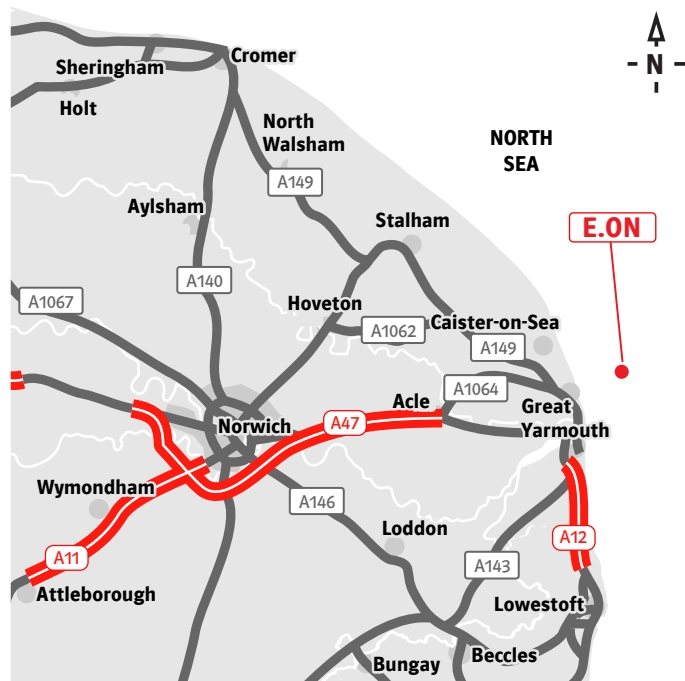

Contact

Tel:
Fax:
Email:
Web:

Address

Scroby Sands Wind Farm
Off the Coast of Gt. Yarmouth
North Sea
U.K.

Directions

By Road

Scale 1 : 200,000

Scale 1 : 50,000