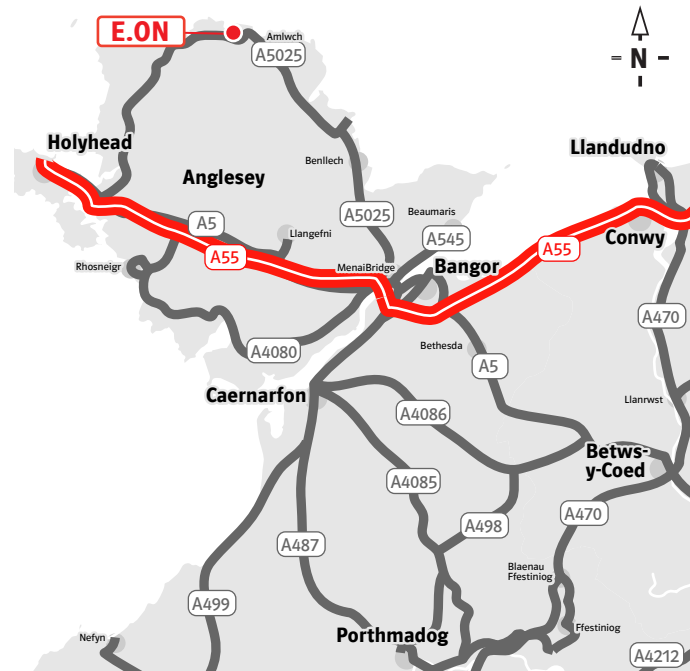

Directions

By Road

From the East A55

Follow the A55 westwards towards Anglesey. Join the A5 briefly while you cross the Menai Bridge and into Anglesey. Take the second turning on the right after crossing the bridge onto the A5025. Continue to follow the A5025 for approximately 20 miles. Approximately 4 miles after passing through Amlwch you will see the wind farm on your left.

Scale 1 : 200,000