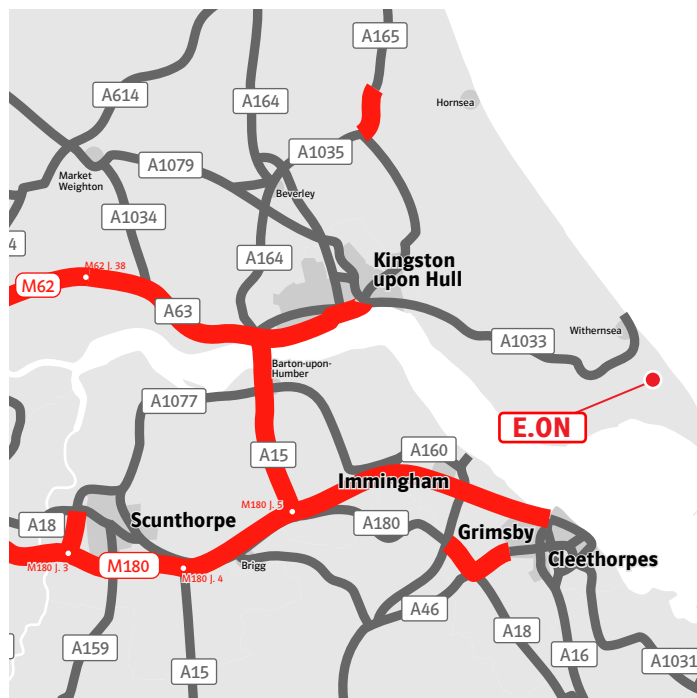

From the M62

Continue to follow the B1445 towards Easington. After approximately 5 miles turn left into Out Newton Road. Follow Out Newton Road for approximately 2 miles, where you will see the wind farm on the right.

Scale 1 : 200,000