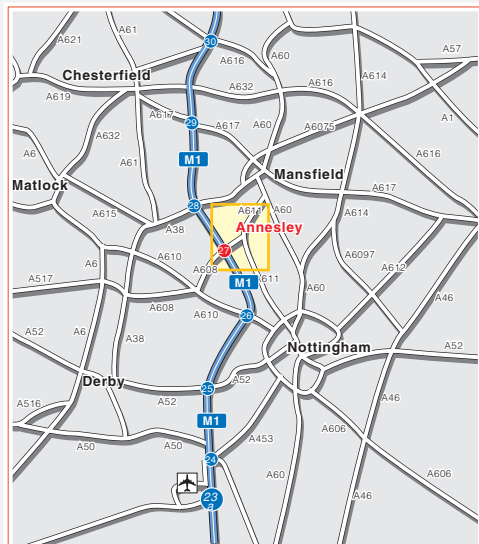

How to find us

NEWSTEAD COURT

Driving Directions

FROM M1 - Northbound or Southbound
 Exit the M1 at junction 27 and follow A608 towards Mansfield.

FROM A608 & M1 junction 27
 At the first roundabout after leaving M1, on the A608 take the first left onto Willow drive, straight over second roundabout. Take a right onto Little Oak Drive. Continue on this road (turning left at the end) and we are located on the right.

Public Transport

By Bus.
 E.ON Bus Service available (am/pm) from Arnold, Carlton, Sutton, Mansfield, & West Bridgford. Lynx & Rainbow bus services also available.

By Tram, Hucknall Terminus.
 Approximately a 15 minute taxi/shuttle bus ride away.

By Rail, Hucknell Station.
 Approximately 10 minutes taxi/shuttle bus ride away.

By Air, East Midlands Airport.
 Approximately 30 minutes drive away.

Free E.ON shuttle bus service available 8.30am-6pm Monday-Friday, to/from Hucknall tram and train station. Phone 02476 181010 to book.