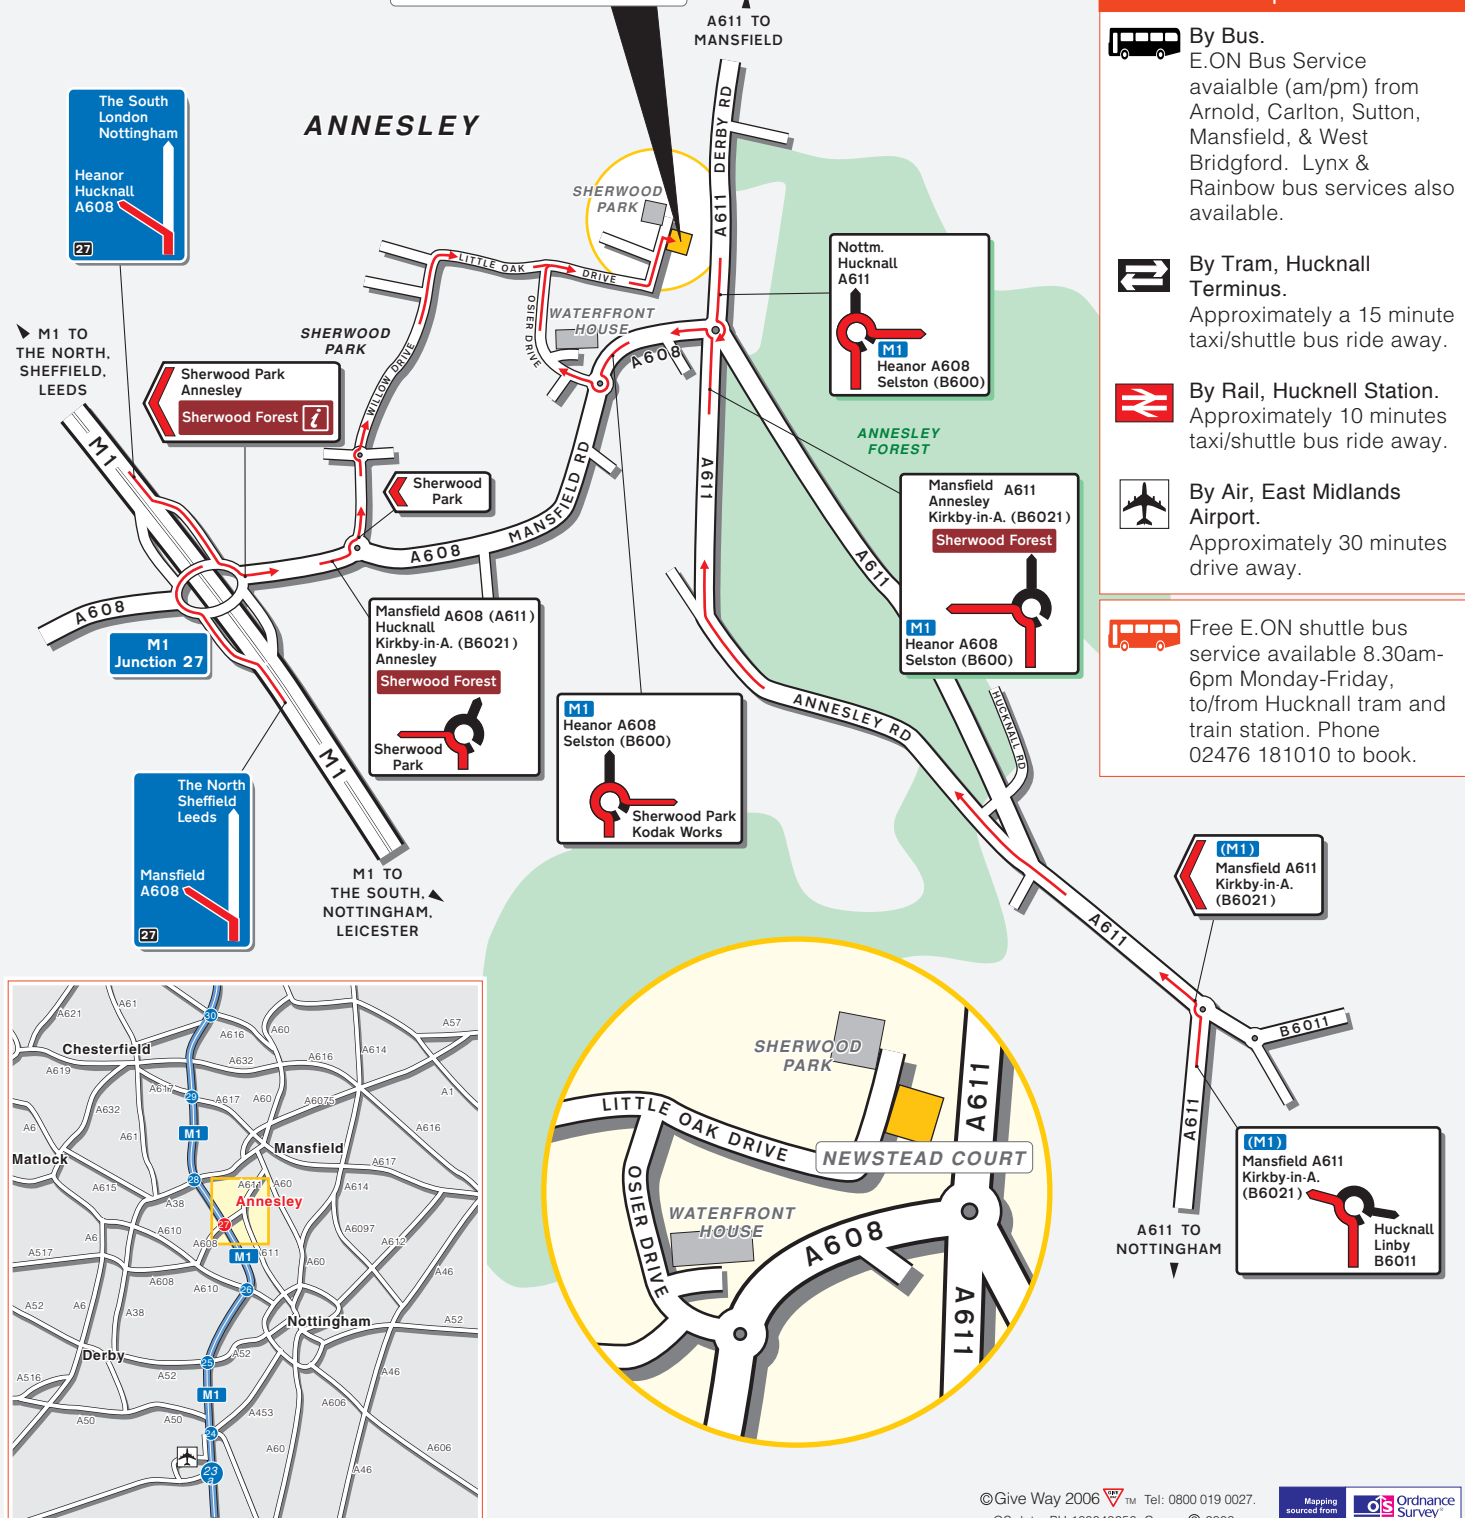

How to find us

NEWSTEAD COURT

Driving Directions

FROM M1 - Northbound or Southbound
 Exit the M1 at junction 27 and follow A608 towards Mansfield.

FROM A608 & M1 junction 27
 At the first roundabout after leaving M1, on the A608 take the first left onto Willow drive, straight over second roundabout. Take a right onto Little Oak Drive. Continue on this road (turning left at the end) and we are located on the right.

Public Transport

By Bus.
 E.ON Bus Service available (am/pm) from Arnold, Carlton, Sutton, Mansfield, & West Bridgford. Lynx & Rainbow bus services also available.

By Tram, Hucknall Terminus.
 Approximately a 15 minute taxi/shuttle bus ride away.

By Rail, Hucknell Station.
 Approximately 10 minutes taxi/shuttle bus ride away.

By Air, East Midlands Airport.
 Approximately 30 minutes drive away.

Free E.ON shuttle bus service available 8.30am-6pm Monday-Friday, to/from Hucknall tram and train station. Phone 02476 181010 to book.