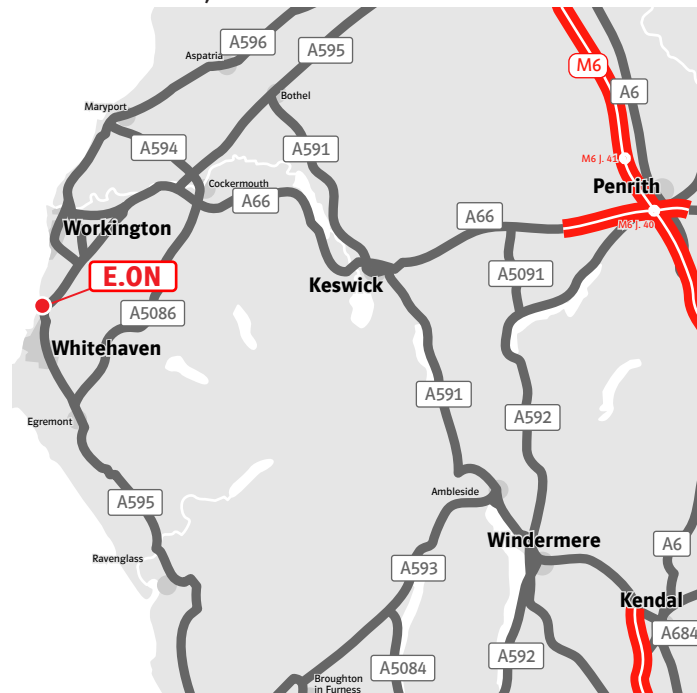

Contact

Tel:
Fax:
Email:
Web:

Address

Lowca Wind Farm
Near Workington
Cumbria

Directions

By Road

From the North and South via the M6

Exit the M6 at Junction 40 and head along the A66 towards Workington. Exit the A66 onto the A595 towards Whitehaven. Continue along the A595 towards Whitehaven. Continue through Distington. Turn right following signs for Lowca.

From Whitehaven

Follow the A595 towards Workington. Continue along the A595 towards Workington. continue through Parton. Turn left following signs for Lowca.

Scale 1 : 200,000

Scale 1 : 50,000