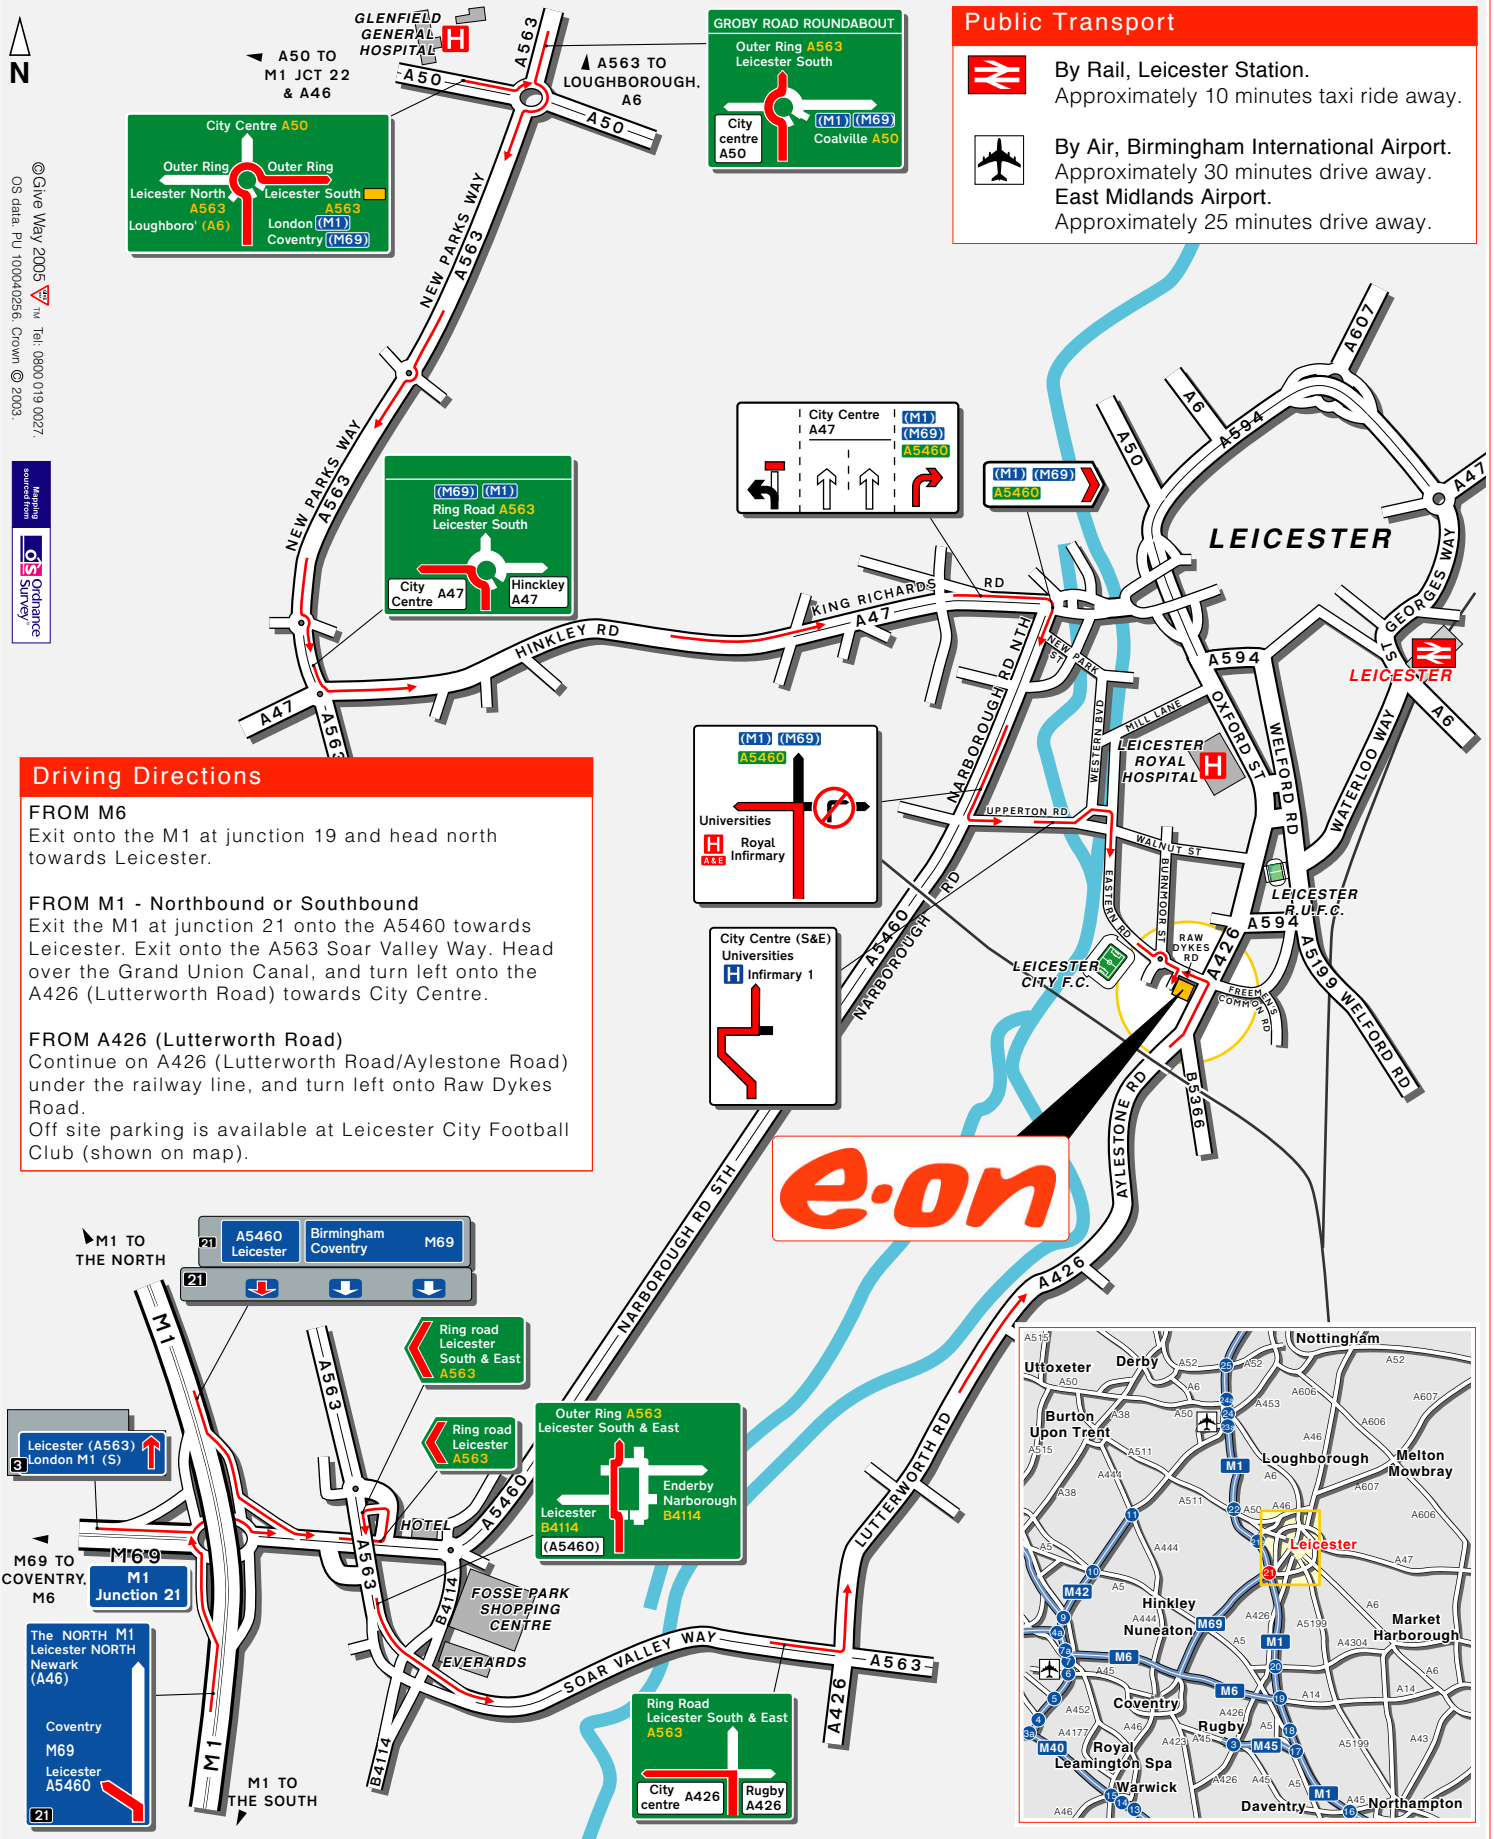

How to find us

© Give Way 2005. Tel: 0800 019 0027.
OS data. PU 10004256. Crown © 2003.

Map data sourced from
 Ordnance Survey