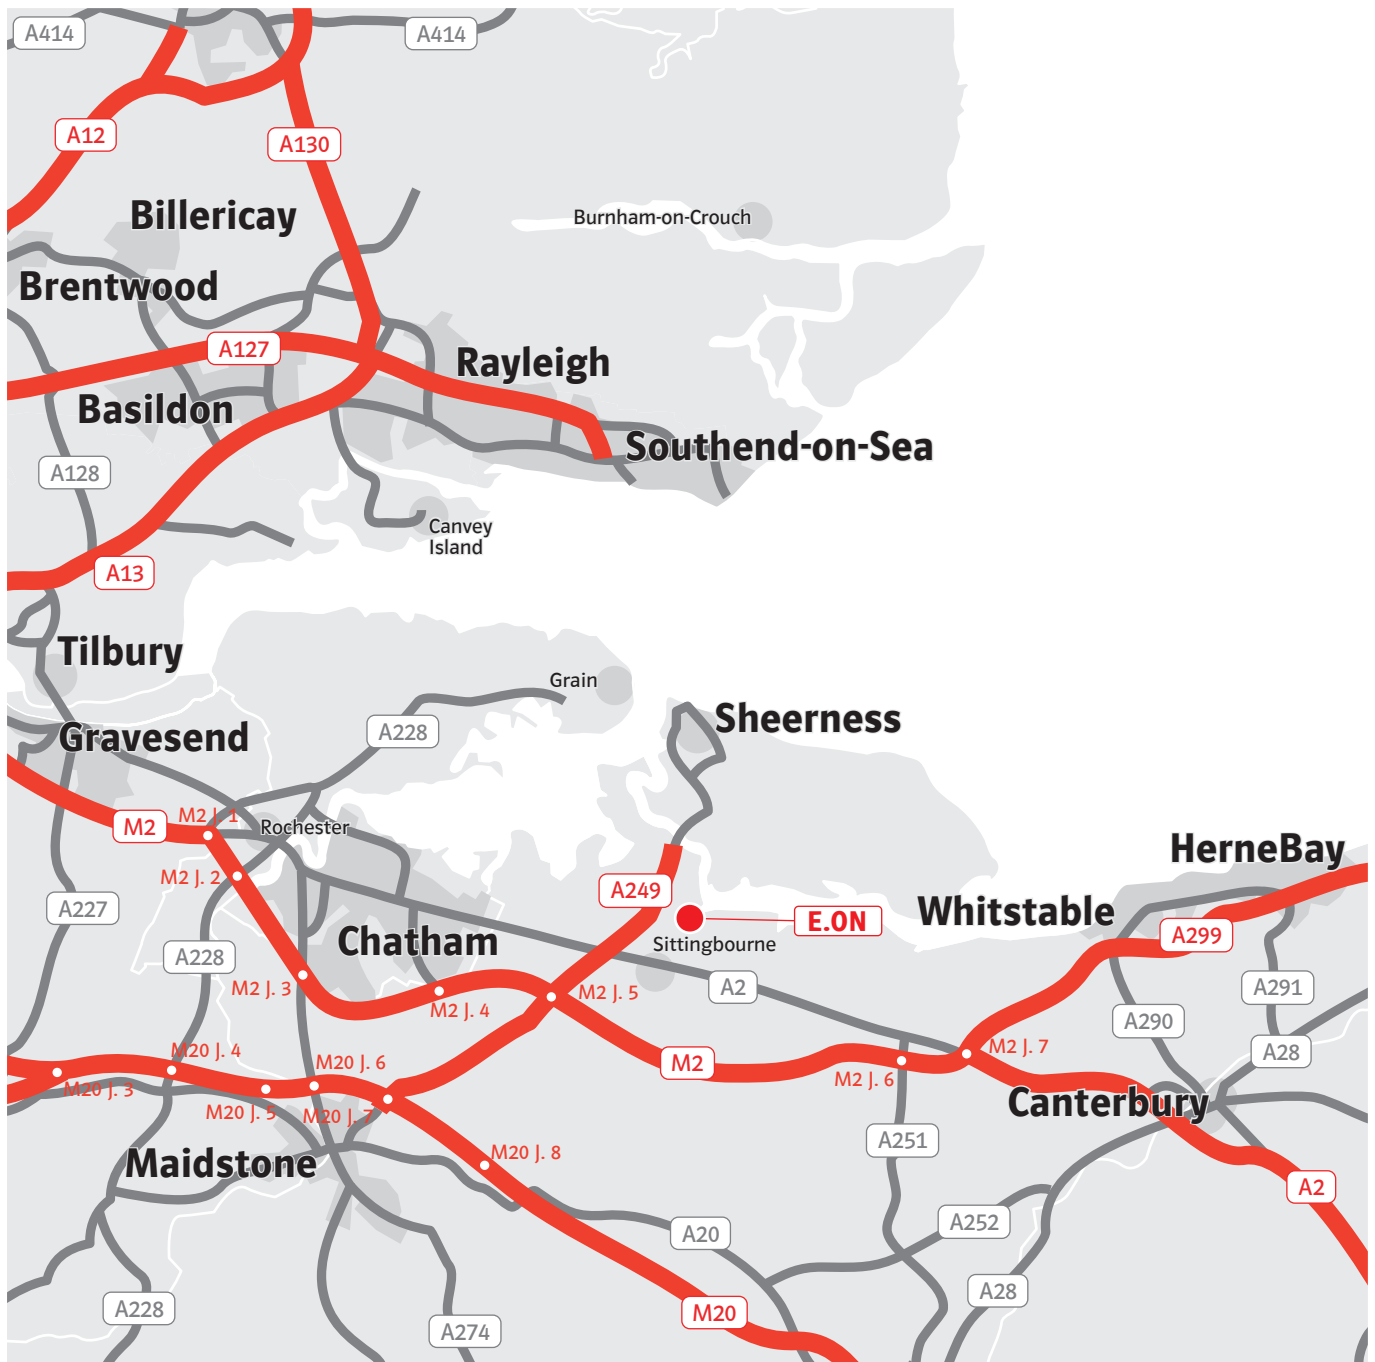

Driving Directions

From the North on the M2

Follow the M2 eastbound towards Canterbury. Exit the M2 at junction 5 onto the A249 towards Sittingbourne.

From the South on the M20

Follow the M20 towards Maidstone. Exit the M20 at junction 7 onto the A249 towards Sittingbourne.

From the East on the M20

Follow the M20 towards Maidstone. Exit the M20 at junction 7 onto the A249 towards Sittingbourne.

Driving Directions

From the M2 junction 5

Exit the M2 at Junction 5 and head along the A249 towards Sittingbourne. Exit the A249 following signs for the B2005 towards Kemsley. At the first roundabout take the first exit onto Grovehurst Avenue.

From the A249

Head along the A249 towards Sittingbourne. Exit the A249 following signs for the B2005 towards Kemsley. At the first roundabout take the first exit onto Grovehurst Avenue.