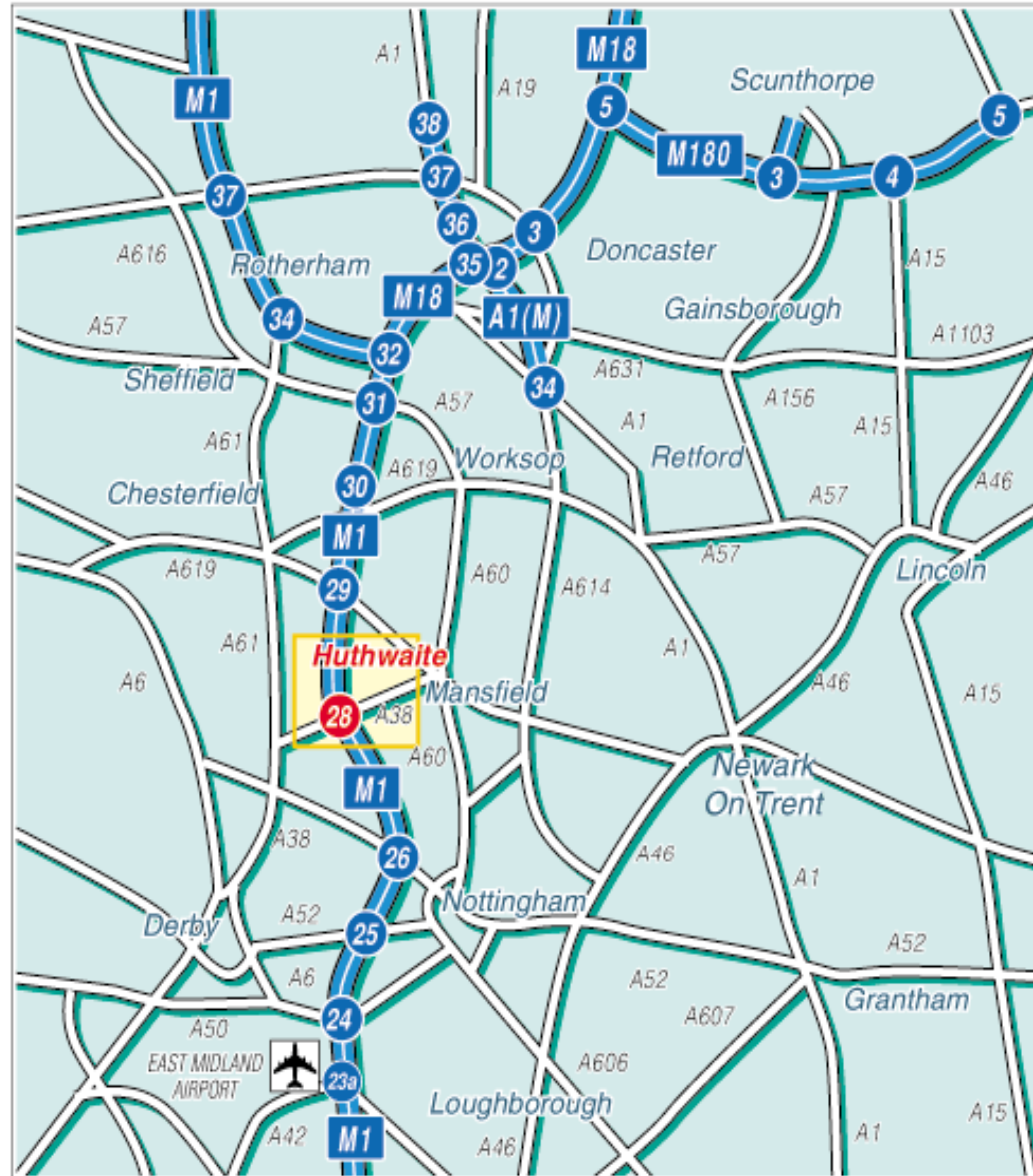

## Public Transport

**By Rail.**  
Sutton Parkway Station is a 10 minute taxi ride away.  
For information on train times and operators please phone National Rail Enquiries on 08457 484950.

**By Air.**  
East Midlands Airport. Approximately 25 minutes drive.

**Central Networks**  
A company of **e-on**

**28** The NORTH  
London  
Nottingham  
Derby  
A38  
Matlock  
(A615)

M1 TO THE NORTH

Mansfield A38  
Designer Outlet Village

The North  
M1

The South  
M1

Sth Normanton  
Sutton  
B6019

A38 TO DERBY

B6026  
BLACKWELL ROAD  
HIDE BROOK ROAD  
COMMON ROAD  
B6027

NUNN BROOK ROAD

Fulwood Ind. Est  
County Estate  
Customs Post

A38 TO MANSFIELD

ALFRETON ROAD

Huthwaite  
B6027

Mansfield  
Sutton in Ashfield  
Kirkby in Ashfield  
A38

Huthwaite  
Customs Post  
County Estate  
Fulwood Ind. Est  
B6027

B6026  
BERRISTOW LANE

MANSFIELD ROAD

Mansfield A38

The NORTH  
Leeds  
Sheffield

Mansfield  
Matlock  
A38  
**28**

M1 Junction 28

M1 TO THE SOUTH