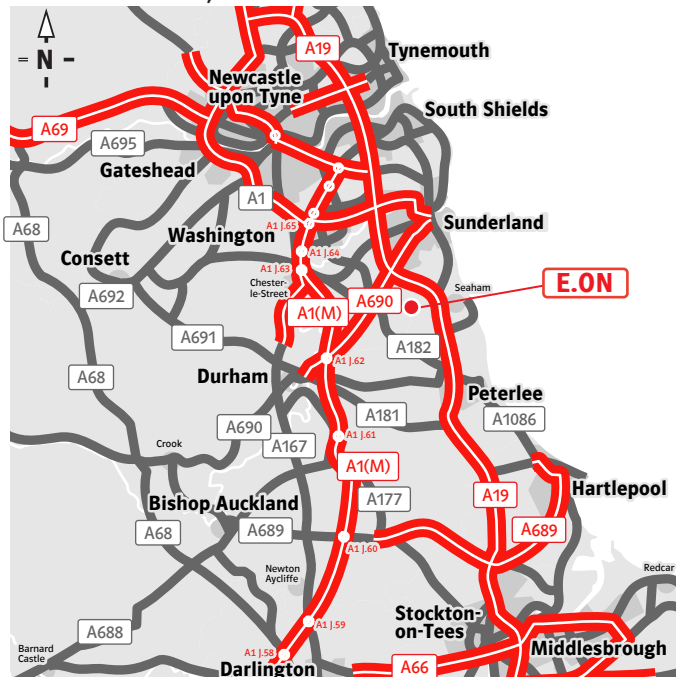

Scale 1 : 200,000