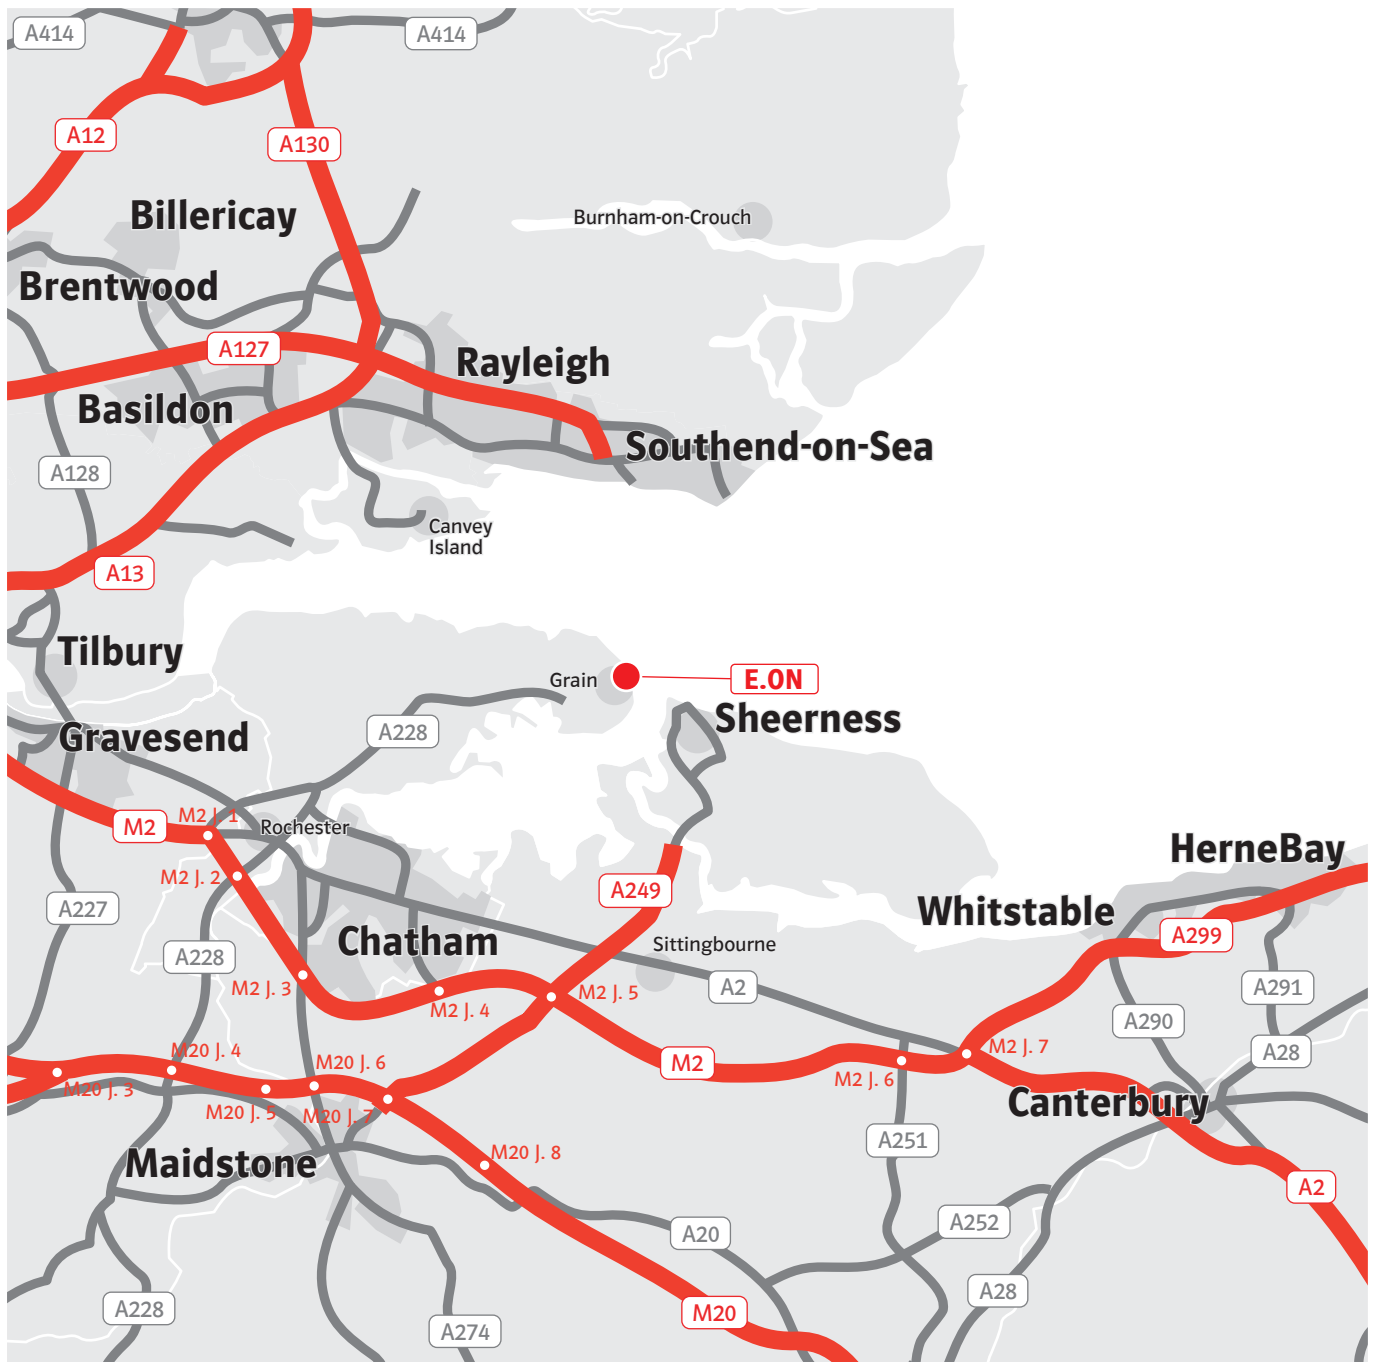

Driving Directions

From the M2 Junction 1

Exit the M2 at Junction 1 onto the A289 towards Wainscot. At the roundabout with the B2108 and A228, take the first exit onto the A228 towards Grain.

From M20 Junction 4

Exit the M20 at junction 4 onto the A228 towards Rochester. Continue along the A228 through Rochester towards Grain.

Driving Directions

From the A228

Continue along the A228 towards Grain. The road continues onto the B2001 (Grain Road). When you reach Grain, follow the road around to the right and onto Power Station Road.