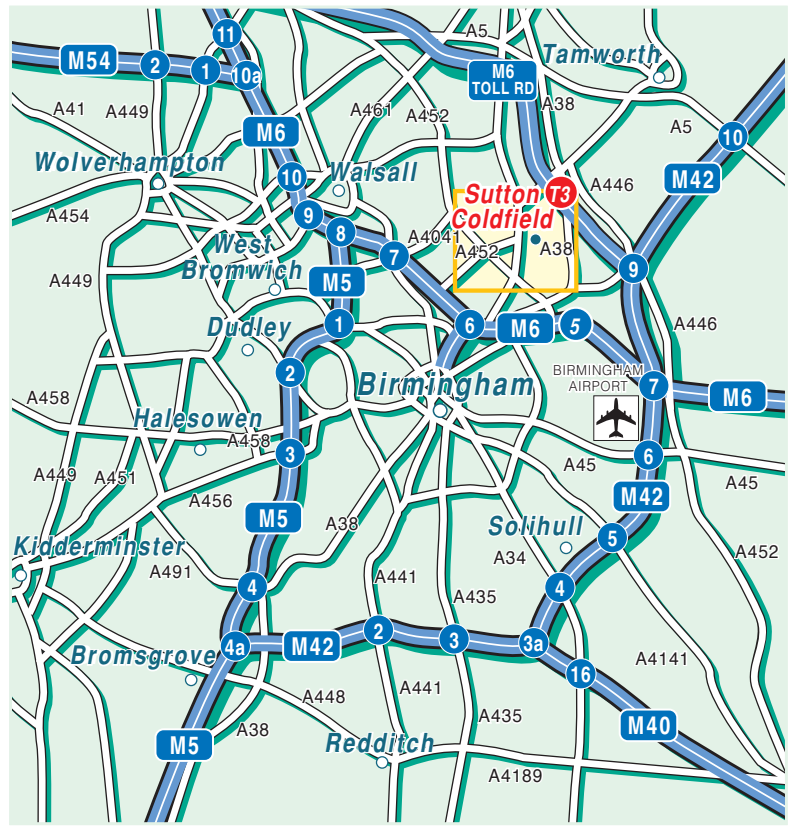

Central Networks

A company of **e-on**

Emmanuel Court
Douglas House
1 Emmanuel Court
Reddicoft
Sutton Coldfield
B73 6BN

T TO FOLLOW
F TO FOLLOW

Public Transport

By Rail.
Sutton Coldfield Station is approximately 5 minutes walk away.

By Bus.
Bus services 104, 105, 110, 904, & 905 all run from Birmingham City Centre.

By Air.
Birmingham International Airport is approximately 40 minutes drive away.

By Road.
We are located within 7 kilometres of junction 6 of the M6 (take A5127 to Sutton Coldfield). Pay & Display parking is available opposite the offices in Reddicoft and Station Street.