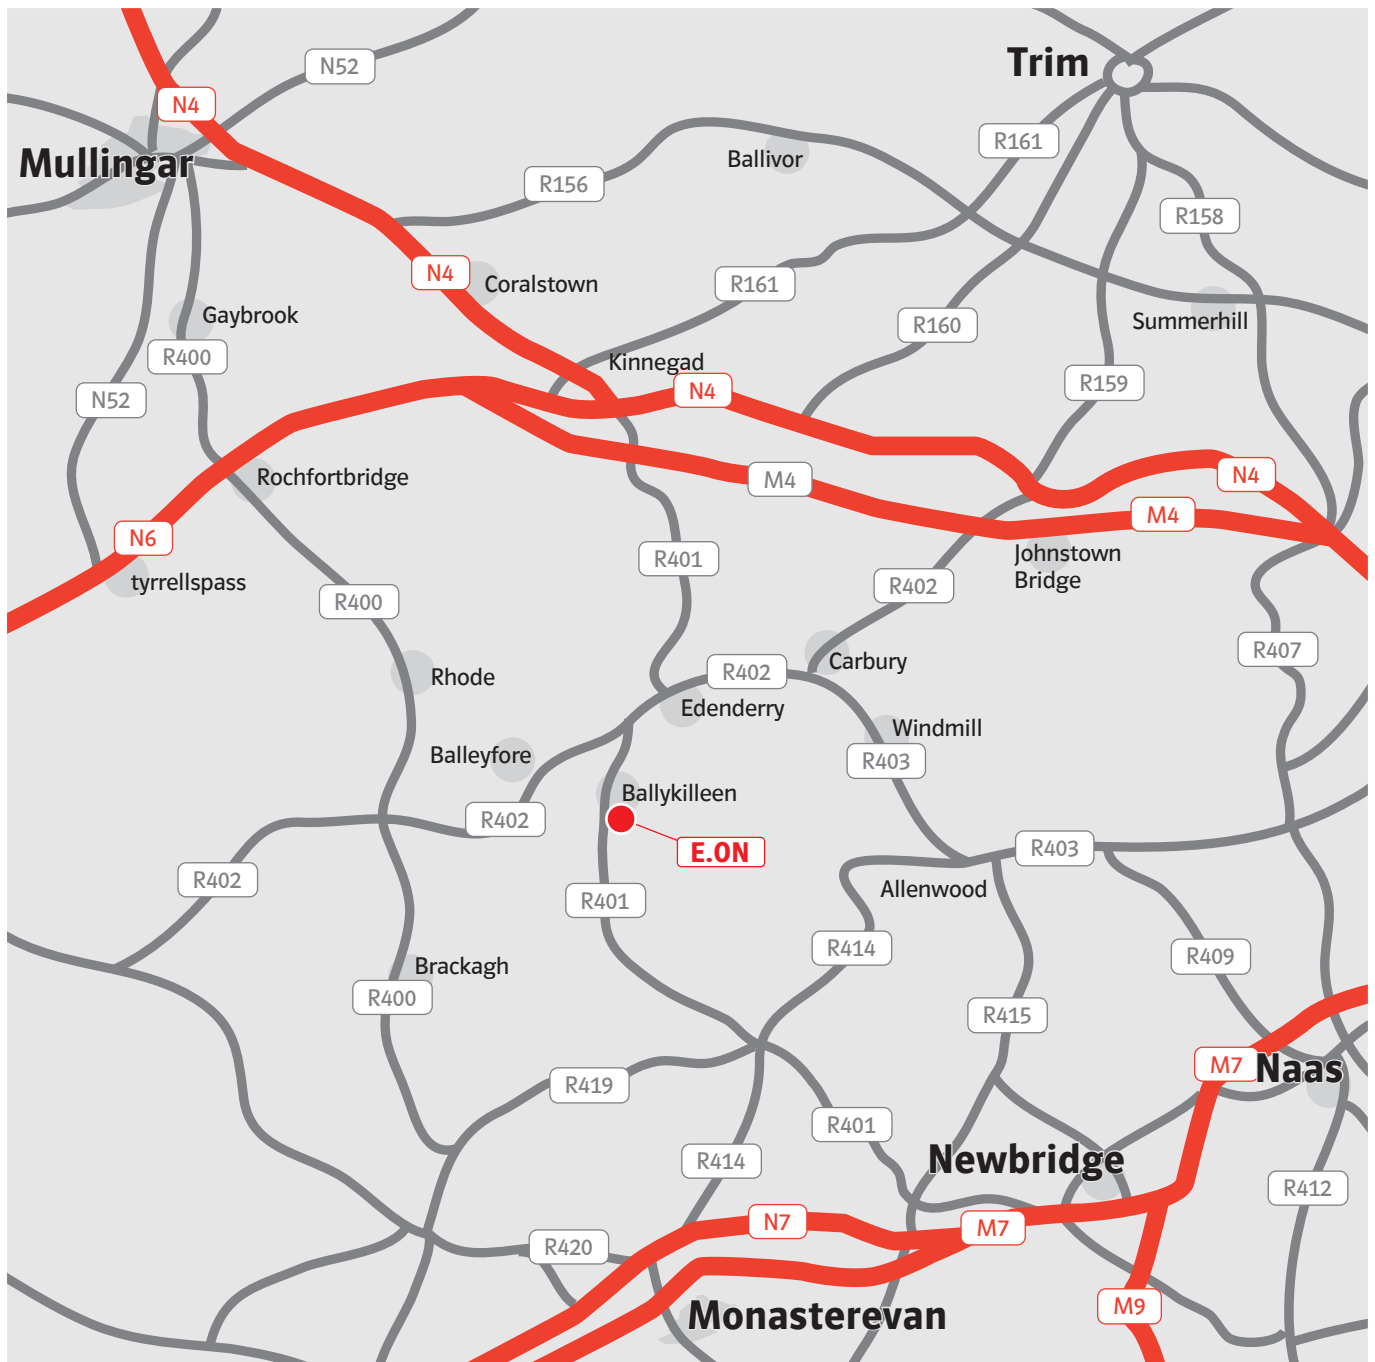

## Driving Directions

### From the North M4

Exit the M4 just after Johnstown Bridge onto the R402. Follow the R402 towards Carbury and Edenderry. Turn left onto the R401 just after passing through Edenderry. Ballykilleen is on the R401.

### From the N7

Exit the N7 onto the R401. Continue to follow the R401 for approximately 10 miles. The R401 passes through Ballykilleen, where we are located.