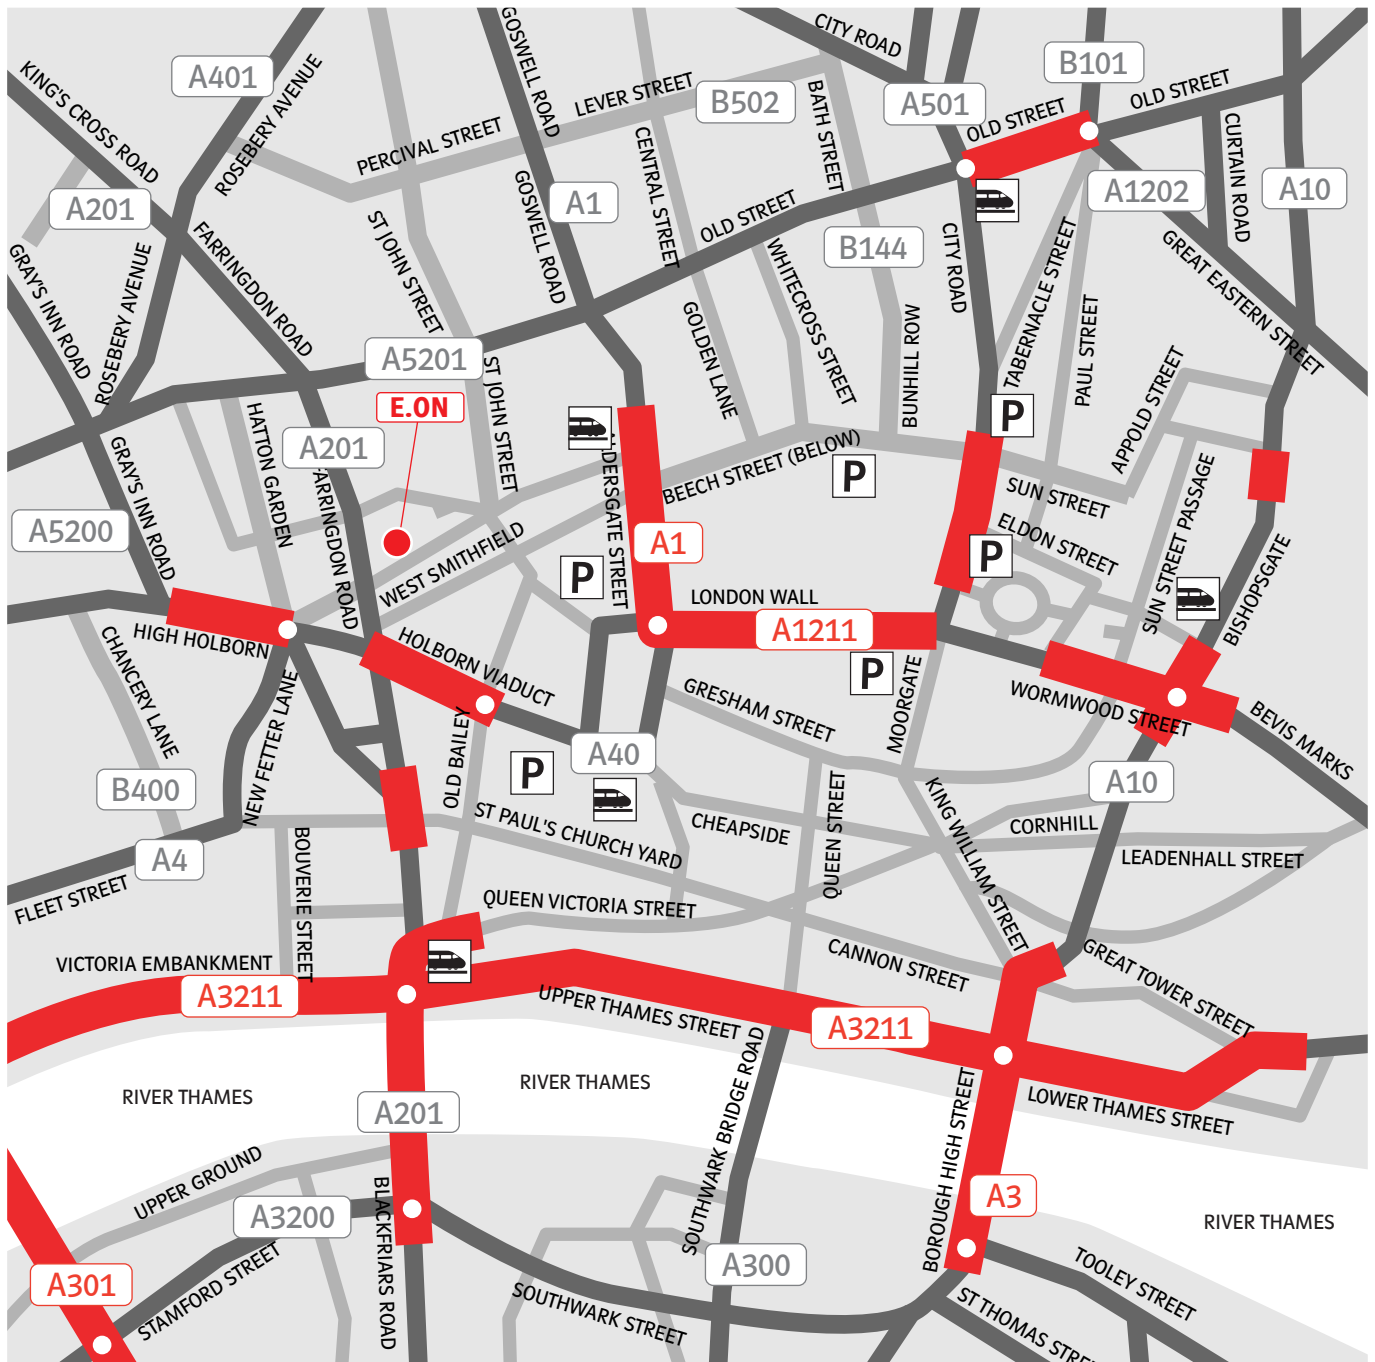

Driving Directions

From the North, M1, A1, A10, M25

Join the M25 and head for Junction 25. Exit the M25 at junction 25 and follow the A10 towards London. Continue to follow the A10 Southwards for approximately 9 miles.

From The West, M4

Follow the M4 towards London.
When the M4 turns into the A4 continue to follow the A4 eastward for approximately 9 miles.

Driving Directions

From the North A10

Continue to follow the A10 into London until the Junction between the A1211 and the A10. Turn right into the A1211 (Wormwood Street). Follow the A1211 until it reaches the end of the A1 with the Museum of London on your right hand side.

From The West, A40

Continue to follow the A40 into London until reaching Holborn Circus. Take the second exit at the Holborn Circus roundabout and head along the B500 Charterhouse Street.

Driving Directions

From the North A10

Turn right at the roundabout next to the Museum of London into the A1 Northbound (Aldersgate Street)
Take the next turning on the Left into Long Lane.
Take the Fifth turning on the right into West Poultry Avenue. We are situated at the end of West Poultry Avenue on Charterhouse Street.