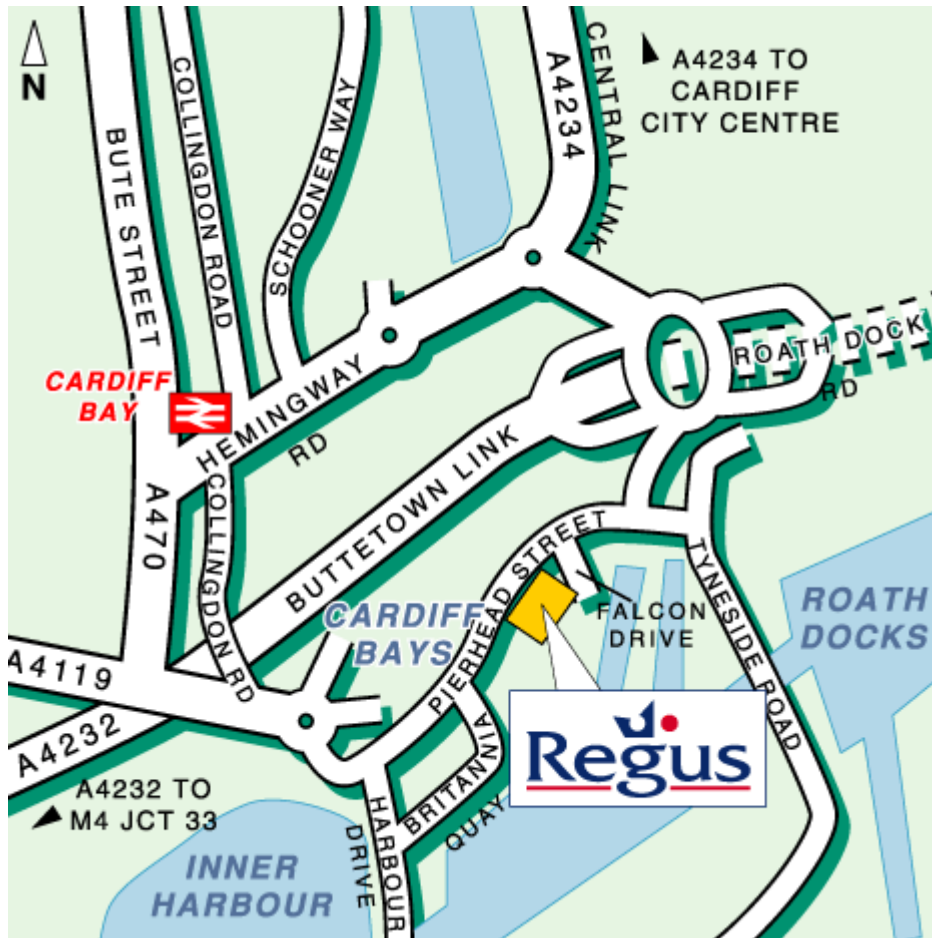

EON UK - Renewables
Regus House
Falcon Drive
Cardiff Bay
Cardiff
CF10 4RU

Tel: 02920 504011

Fax : 02920 504288

By Road:

FROM M4

- Exit at junction 33 and take the A4232 towards Cardiff Bay.
- Go through the tunnel and continue for about .7 of a mile until Queensgate roundabout.
- Take the second exit signed for Cardiff Bay. At the lights turn right into Pierhead Street.
- Take the first left at the lights into Falcon Drive and the Regus office is situated directly in front.
- Car parking is available on site but is limited and must be pre booked in advance.
- There are two local car parks- please contact the centre for alternate parking information.

By Air:

- 25 minute drive from Cardiff International Airport.

- Follow signs for Cardiff.
- At Culverhouse Cross, take the A4232 to Cardiff Bay.
- Continue as above.

By Public Transport:

- Local bus routes run in front of the building.
- 5 minute walk from Cardiff Bay Train station.