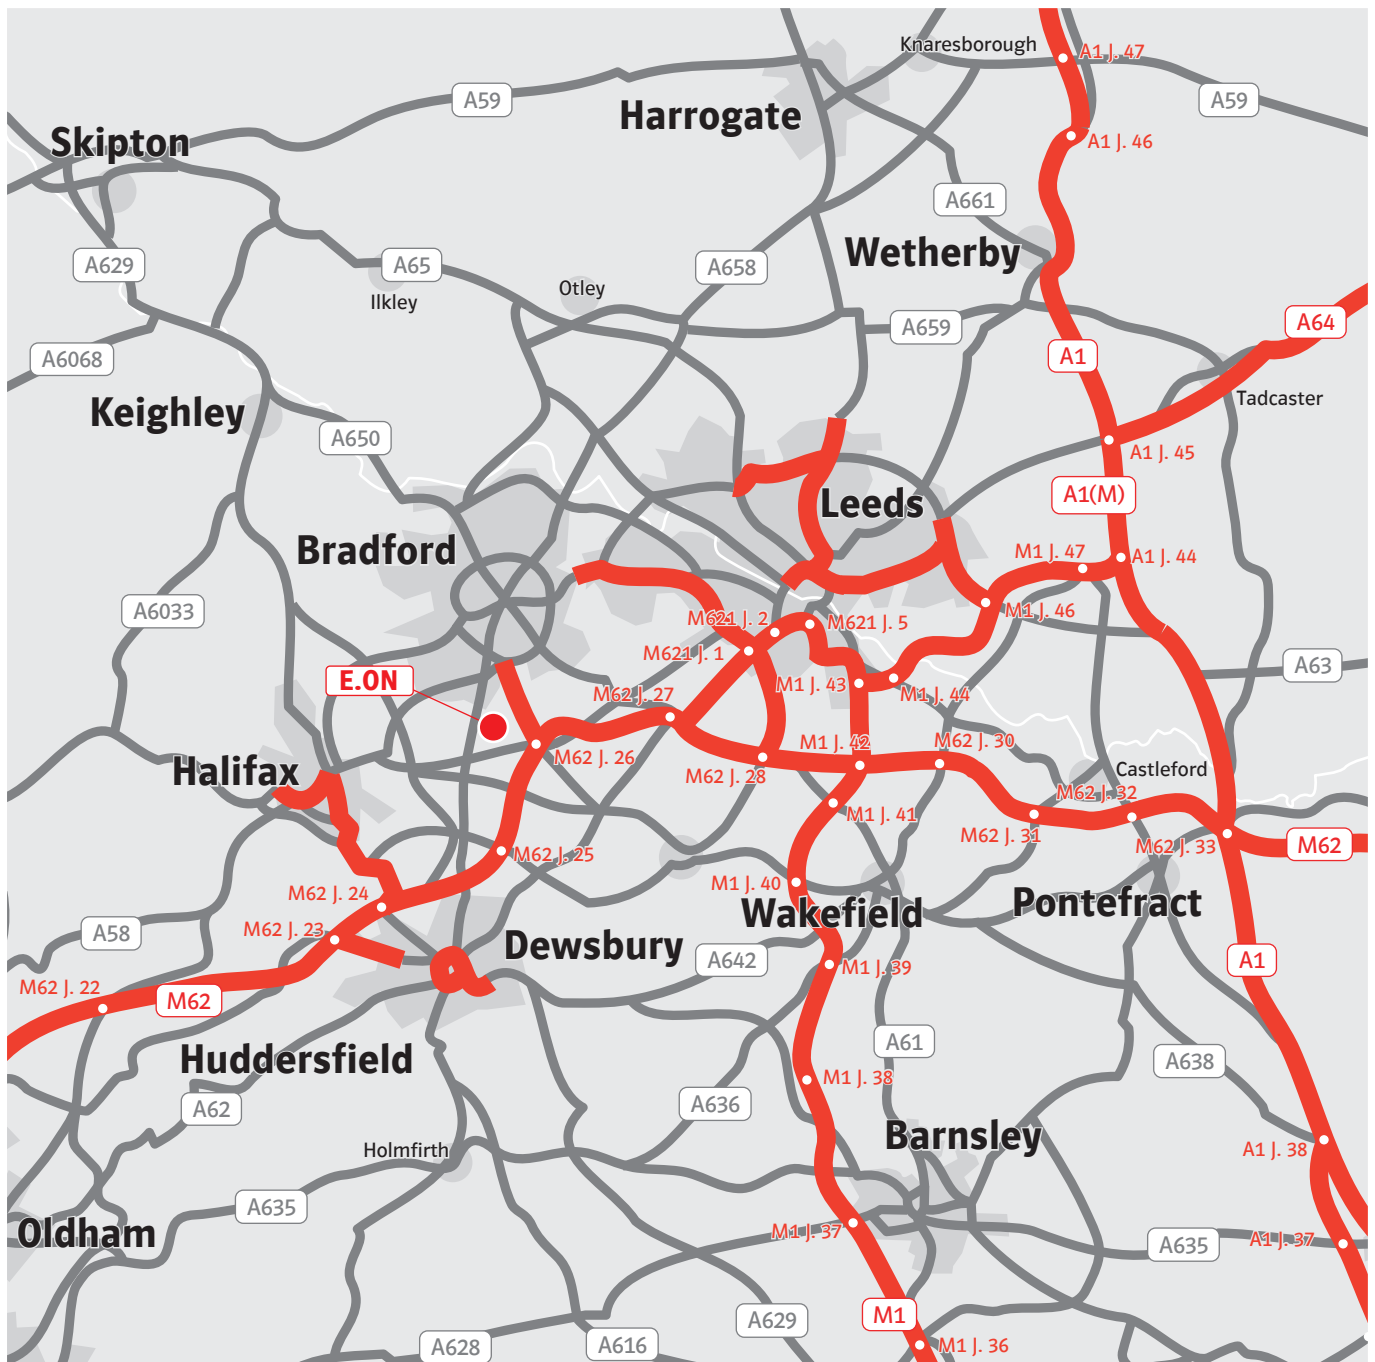

Driving Directions

From the West via the M62

Continue along the M62 towards Leeds. Exit the M62 at junction 26 and head along the A58 towards Wyke.

From the East via the M62

Continue along the M62 towards Halifax. Exit the M62 at junction 26 and head along the A58 towards Wyke.

From the South via the M1

Exit the M1 at junction 42 onto the M62 towards Batley. Continue along the M62 towards Halifax. Exit the M62 at junction 26 and head along the A58 towards Wyke.

E.ON UK CoGeneration Ltd
c/o A. H. Marks
Wyke Lane
Wyke
Bradford
West Yorkshire
BD12 9EJ

Driving Directions

From the M62 junction 26

Continue along the A58 and turn right onto the B6379 towards Wyke. Take the third turning on your right onto Wyke Lane.