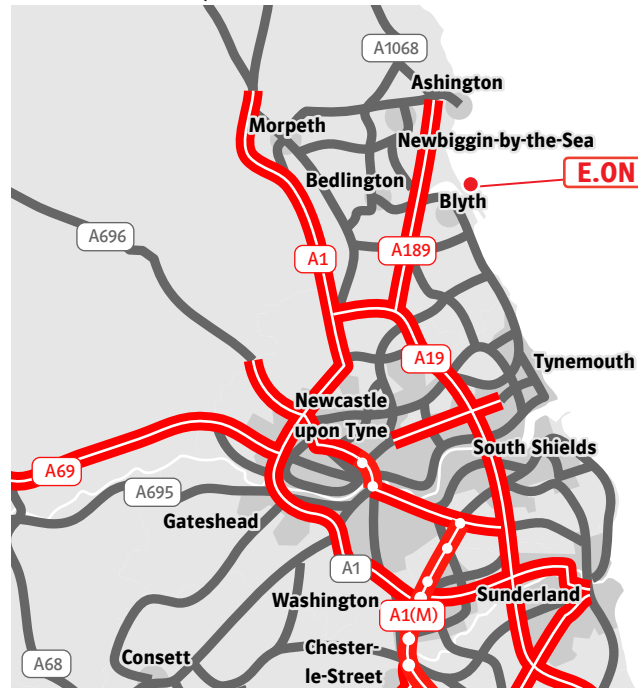

Contact

Tel:
Fax:
Email:
Web:

Address

Blyth Wind Farm
Blyth Pier
Blyth

Directions

By Road

Scale 1 : 200,000

Scale 1 : 50,000