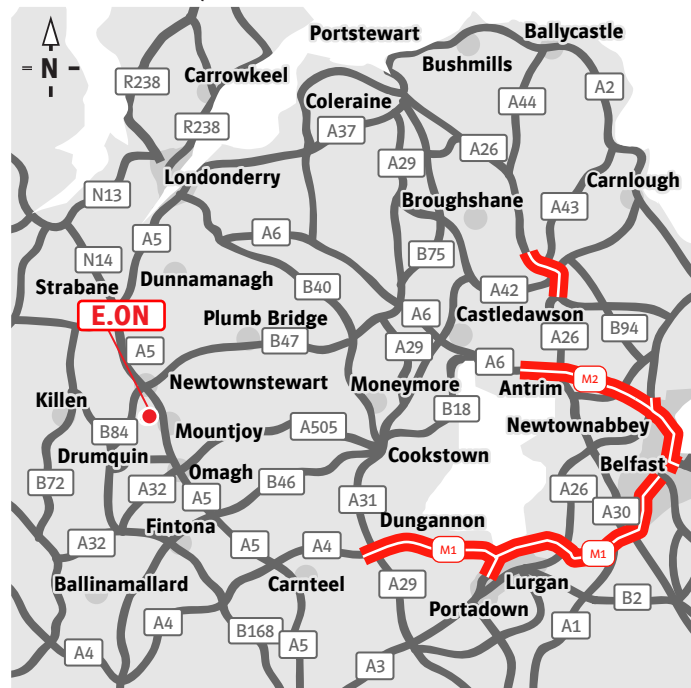

Contact

Tel:
Fax:
Email:
Web:

Address

Bessy Bell Wind farm
Newtownstewart
Co. Tyrone

Directions

By Road

From Belfast

Follow the The M1 West towards Craigavon. Continue to follow the M1 as it turns into the A4. At the roundabout take the second exit onto the A5. Continue to follow the A5 until the left turning onto the B46. Take this turn and head for Drumquin on the B84. Follow the B48 for approximately 3.5 miles and you will see the wind farm on your left hand side.

From Londonderry

Follow the A5 from Londonderry Southwards. Take a right turn just before Newtownstewart on to the B84. Follow the B48 for approximately 3.5 miles and you will see the wind farm on your left hand side.

Scale 1 : 200,000

Scale 1 : 50,000