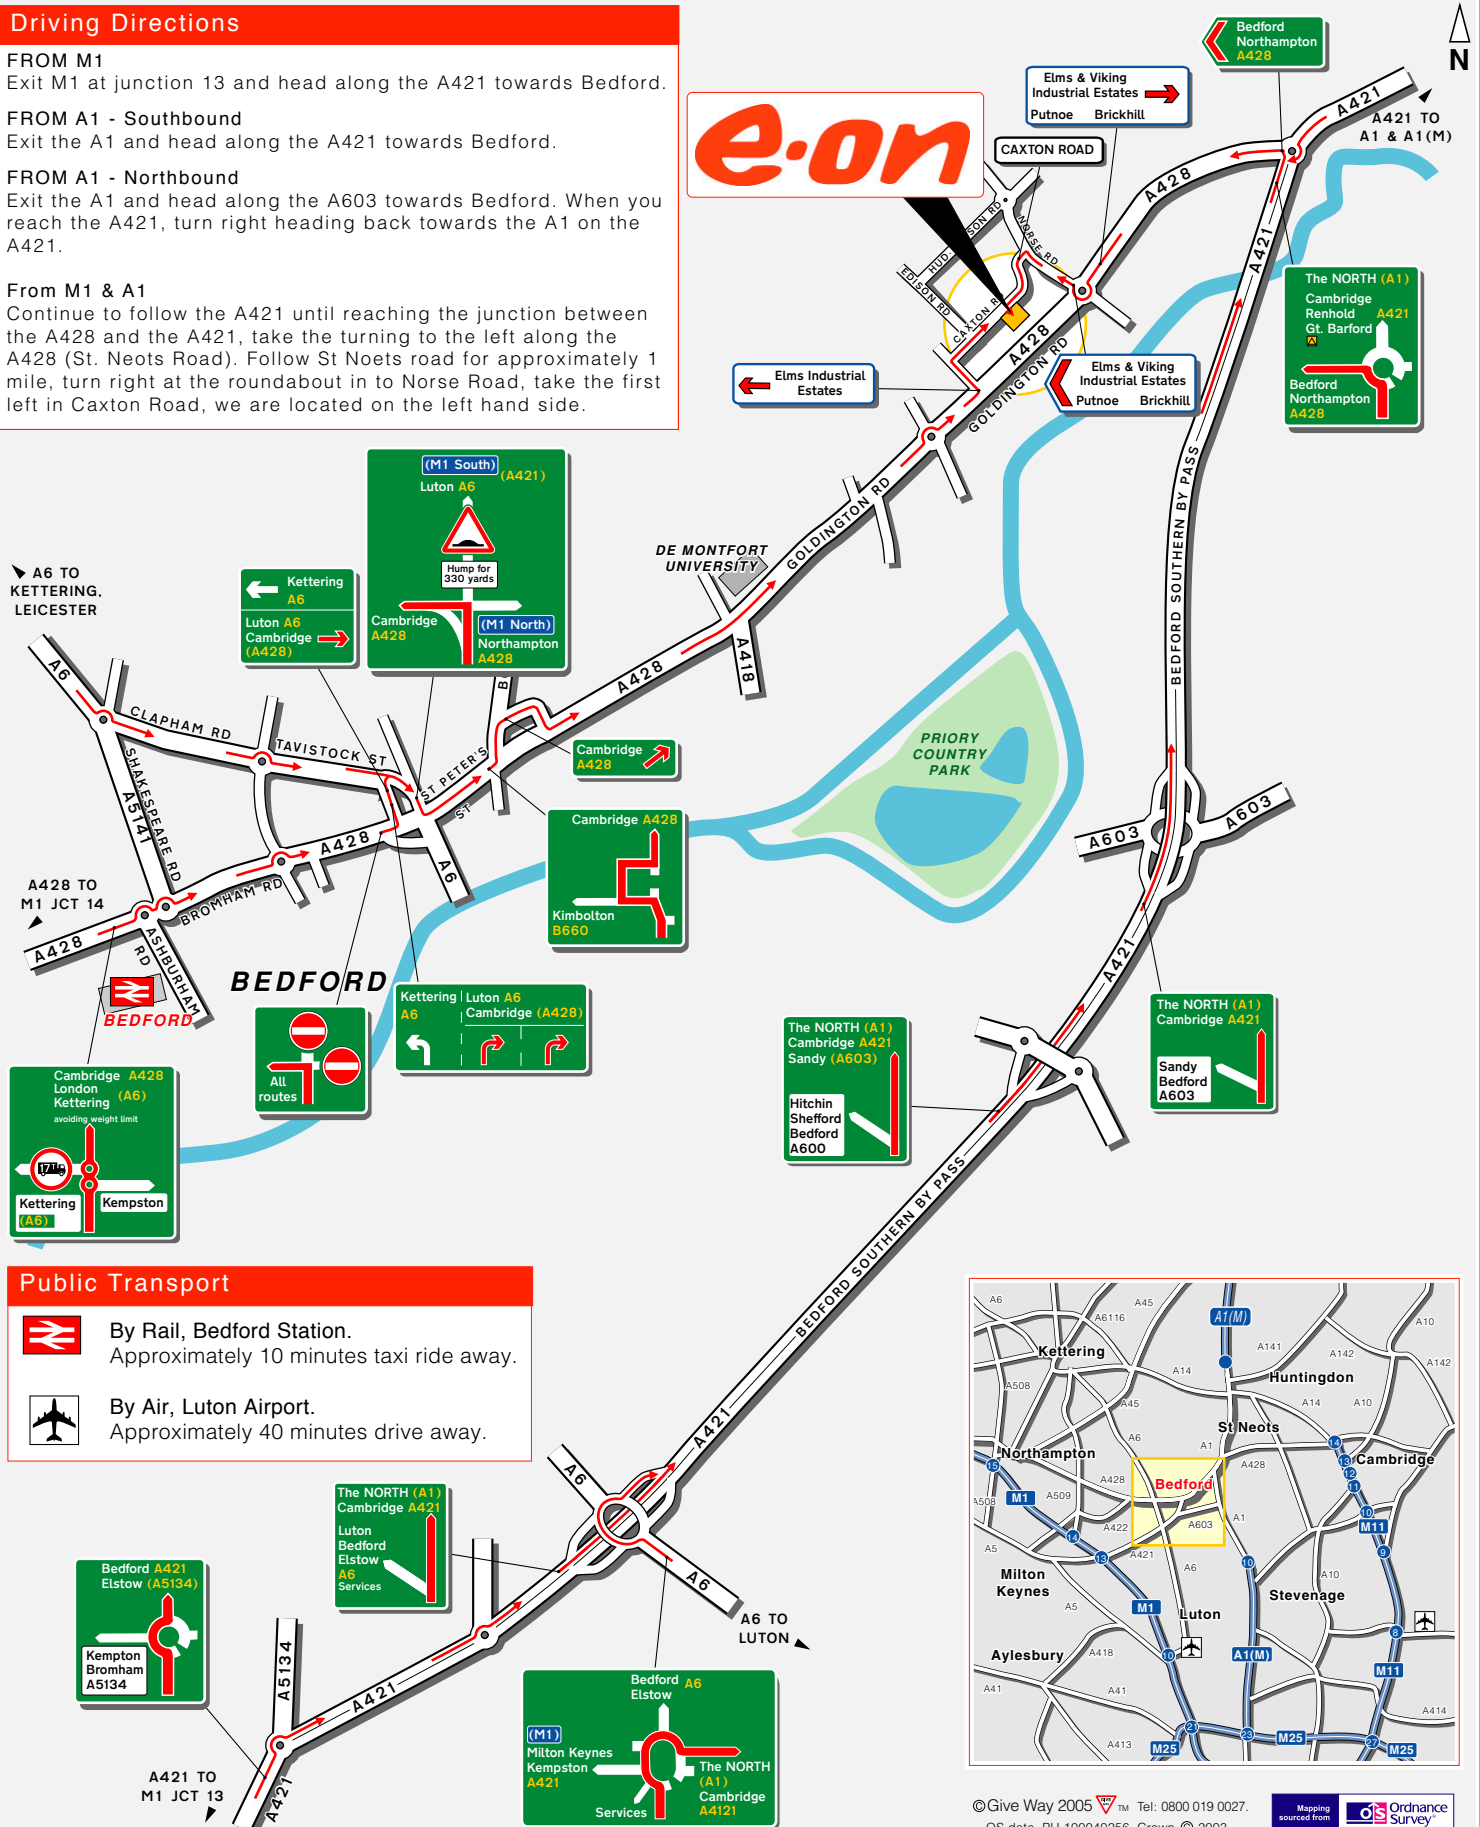

## How to find us

### Driving Directions

**FROM M1**  
 Exit M1 at junction 13 and head along the A421 towards Bedford.

**FROM A1 - Southbound**  
 Exit the A1 and head along the A421 towards Bedford.

**FROM A1 - Northbound**  
 Exit the A1 and head along the A603 towards Bedford. When you reach the A421, turn right heading back towards the A1 on the A421.

**From M1 & A1**  
 Continue to follow the A421 until reaching the junction between the A428 and the A421, take the turning to the left along the A428 (St. Neots Road). Follow St Neots road for approximately 1 mile, turn right at the roundabout in to Norse Road, take the first left in Caxton Road, we are located on the left hand side.

### Public Transport

 **By Rail, Bedford Station.**  
 Approximately 10 minutes taxi ride away.

 **By Air, Luton Airport.**  
 Approximately 40 minutes drive away.