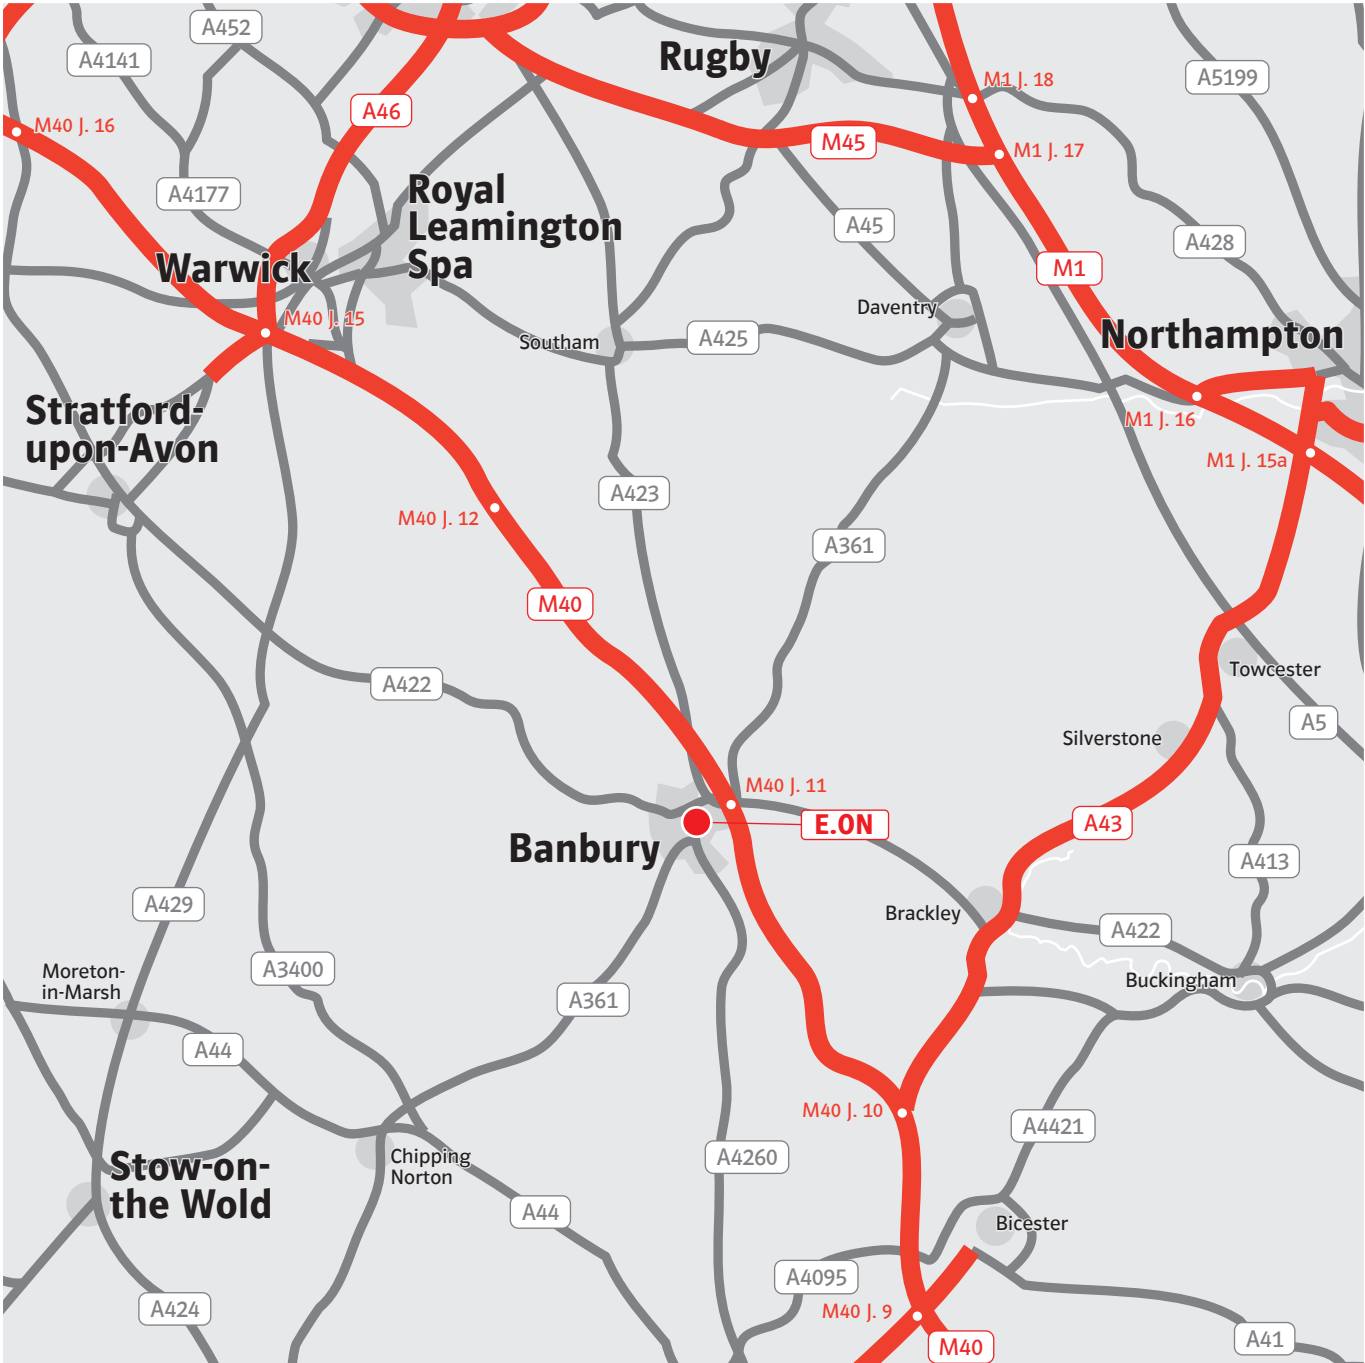

Central Networks

A company of **e-on**

Southam Road
Banbury.
OX16 2SE

Driving Directions

From Birmingham on the M40

Leave the M40 at junction 11 and take the A422 from the motorway island toward Banbury.

Central Networks

A company of **e-on**

Southam Road
Banbury.
OX16 2SE

Driving Directions

From the M40 Junction 11

At the first and second roundabouts continue straight ahead.
At the next roundabout turn left.

Driving Directions

From the M40 Junction 11 (along the A422)

Continue until you reach the Peugeot Express Fit Garage on your left and take the turning immediately following.
The depot is at the end of this access road.