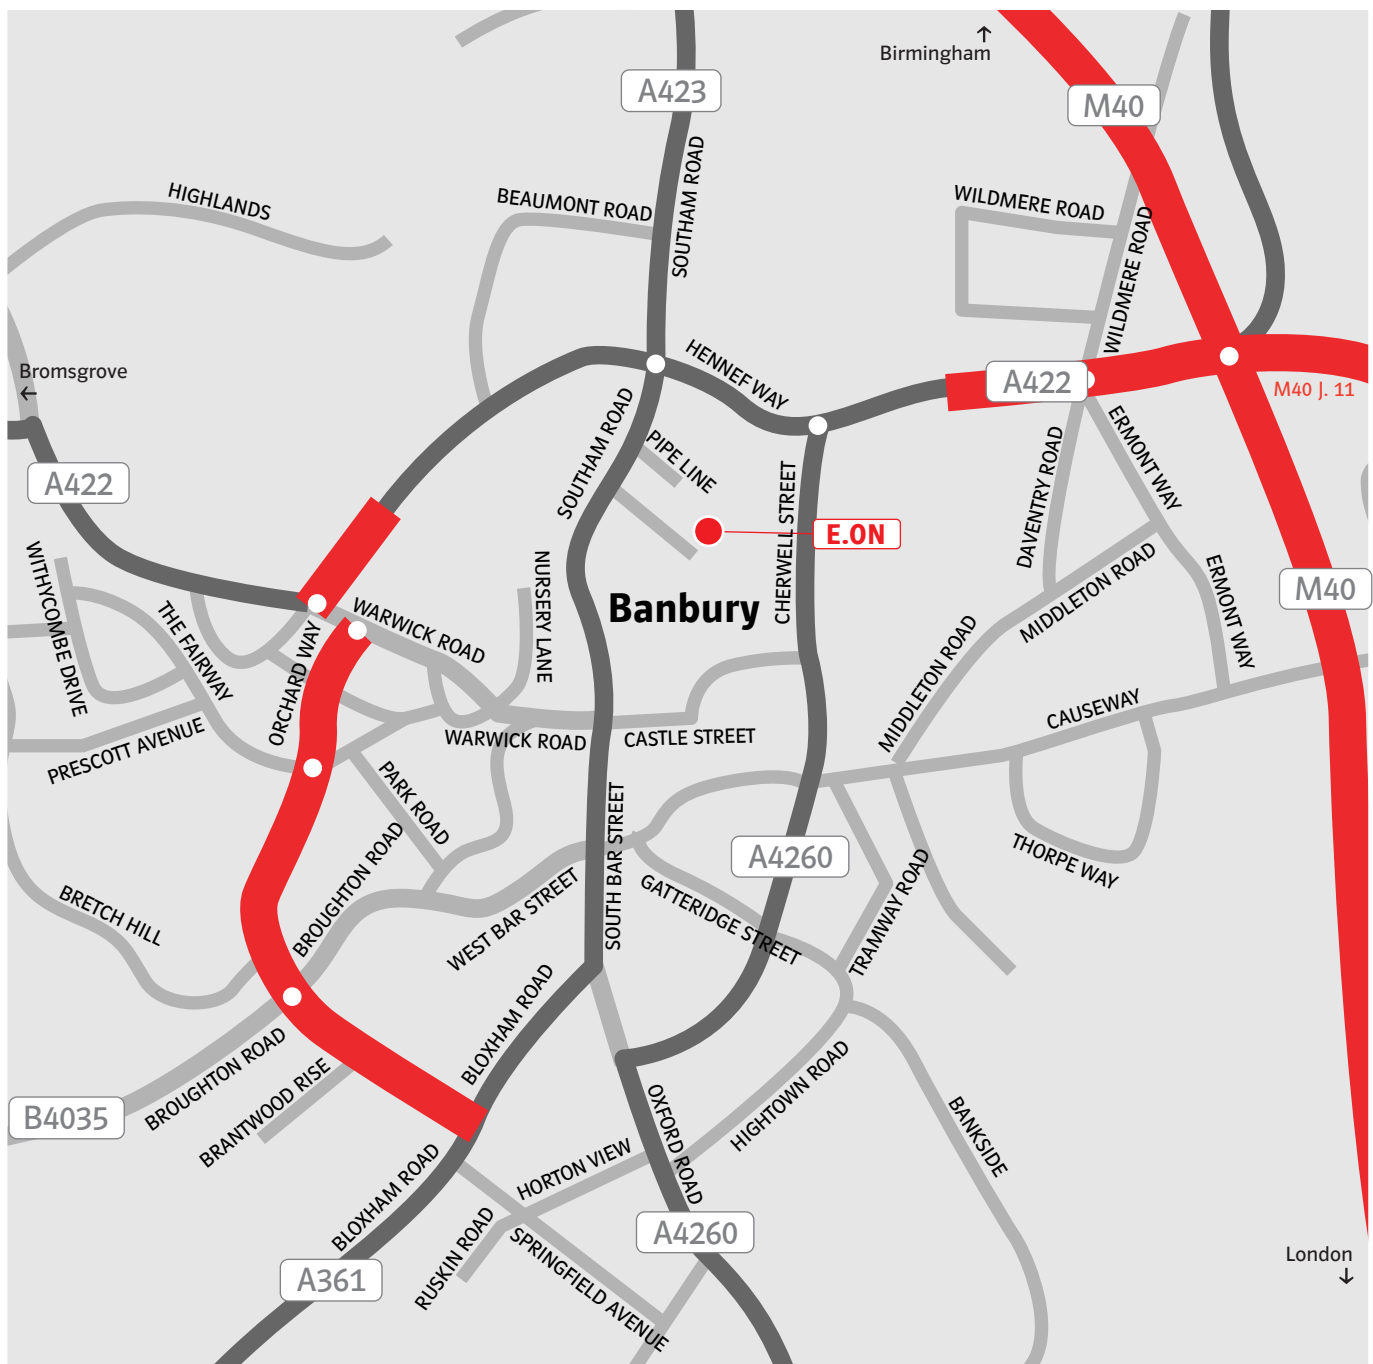

Central Networks

A company of **e-on**

Southam Road
Banbury.
OX16 2SE

Driving Directions

From Birmingham on the M40

Leave the M40 at junction 11 and take the A422 from the motorway island toward Banbury.

Central Networks

A company of **e-on**

Southam Road
Banbury.
OX16 2SE

Driving Directions

From the M40 Junction 11

At the first and second roundabouts continue straight ahead.
At the next roundabout turn left.

Driving Directions

From the M40 Junction 11 (along the A422)

Continue until you reach the Peugeot Express Fit Garage on your left and take the turning immediately following.
The depot is at the end of this access road.