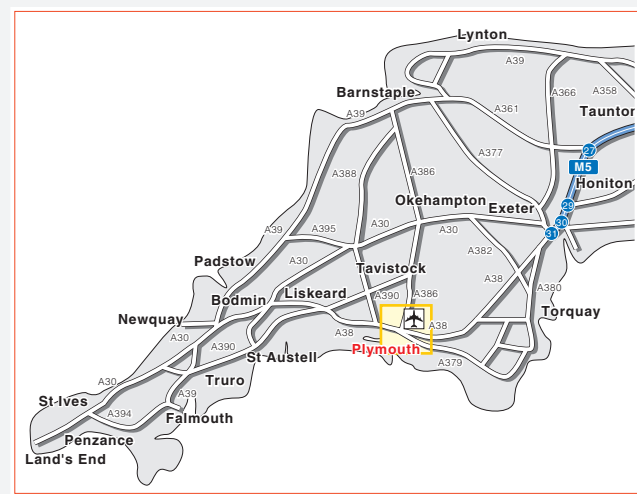

How to find us

© Give Way 2006. OS data. PU 100040256. Crown © 2003.

Map data sourced from OS Survey

Driving Directions

FROM Exeter A38
Continue on the Parkway (A38) entering Plymouth. At Manddon, branch left (signposted City Centre, Tavistock), then at roundabout take the 2nd exit, then merge onto Outland Road A386 (signposted City Centre). At Milehouse junction on Milehouse Road B3396 (signposted Torpoint). Turn left onto Molesworth Road then turn left into Somerset Place.

Public Transport

-  **By Rail, Plymouth Station.**
Approximately 10 minutes taxi ride away.
-  **By Air, Plymouth Airport.**
Approximately 10 minutes drive away.