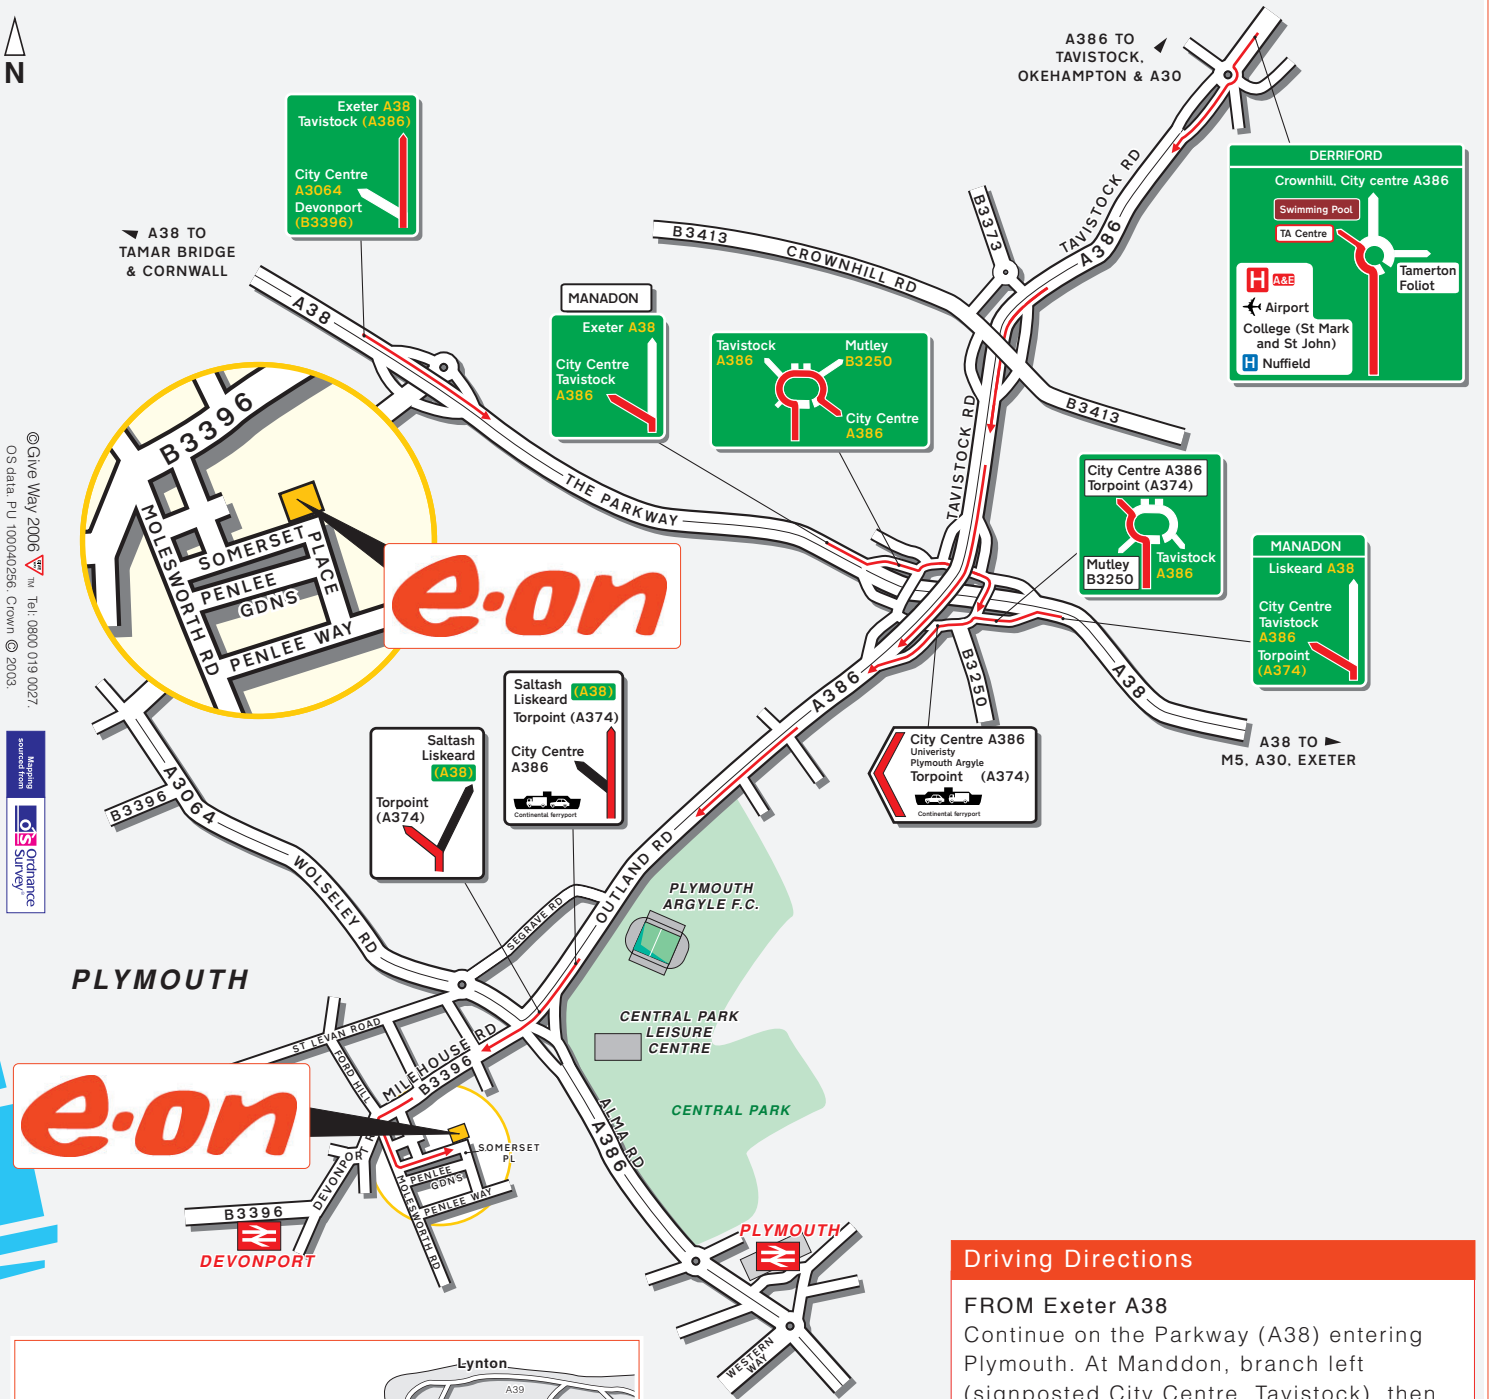

How to find us

© Give Way 2006. OS data. PU 100040256. Crown © 2003.

Map data sourced from OS Survey

Driving Directions

FROM Exeter A38
Continue on the Parkway (A38) entering Plymouth. At Manddon, branch left (signposted City Centre, Tavistock), then at roundabout take the 2nd exit, then merge onto Outland Road A386 (signposted City Centre). At Milehouse junction on Milehouse Road B3396 (signposted Torpoint). Turn left onto Molesworth Road then turn left into Somerset Place.

Public Transport

-  **By Rail, Plymouth Station.**
Approximately 10 minutes taxi ride away.
-  **By Air, Plymouth Airport.**
Approximately 10 minutes drive away.