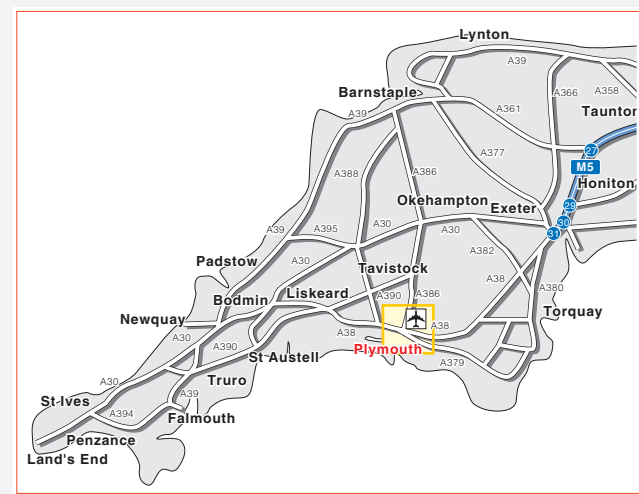

How to find us

© Give Way 2006. OS data. PU 100040256. Crown © 2003.

Map data sourced from OS Survey

Driving Directions

FROM Exeter A38
Continue on the Parkway (A38) entering Plymouth. At Manddon, branch left (signposted City Centre, Tavistock), then at roundabout take the 2nd exit, then merge onto Outland Road A386 (signposted City Centre). At Milehouse junction on Milehouse Road B3396 (signposted Torpoint). Turn left onto Molesworth Road then turn left into Somerset Place.

Public Transport

-  **By Rail, Plymouth Station.**
Approximately 10 minutes taxi ride away.
-  **By Air, Plymouth Airport.**
Approximately 10 minutes drive away.