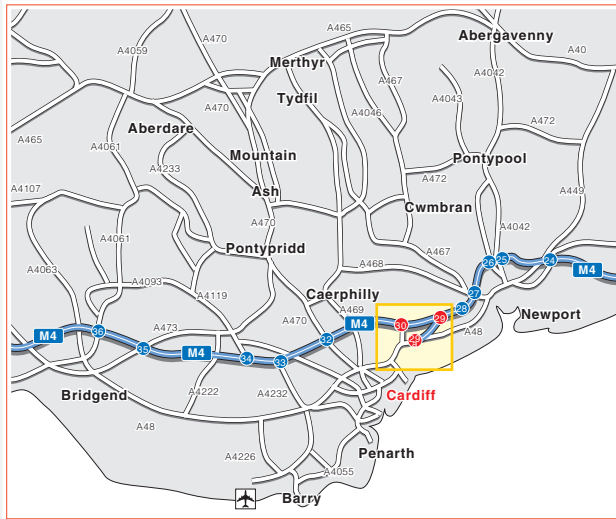

How to find us

Driving Directions

FROM M4
 Leave the M4 at junction 30 (signposted A4232, Cardiff E). Straight on at roundabout. Turn left at next roundabout onto the A48 (signposted Newport). Exit at junction 29A. At roundabout join the B4487 (signposted St. Mellons). Take second right onto Wern Fawr Lane.

Public Transport

-  By Rail, Cardiff Central Station. Approximately 15 minutes walk away.
-  By Air, Cardiff International Airport. Approximately 45 minutes drive away.