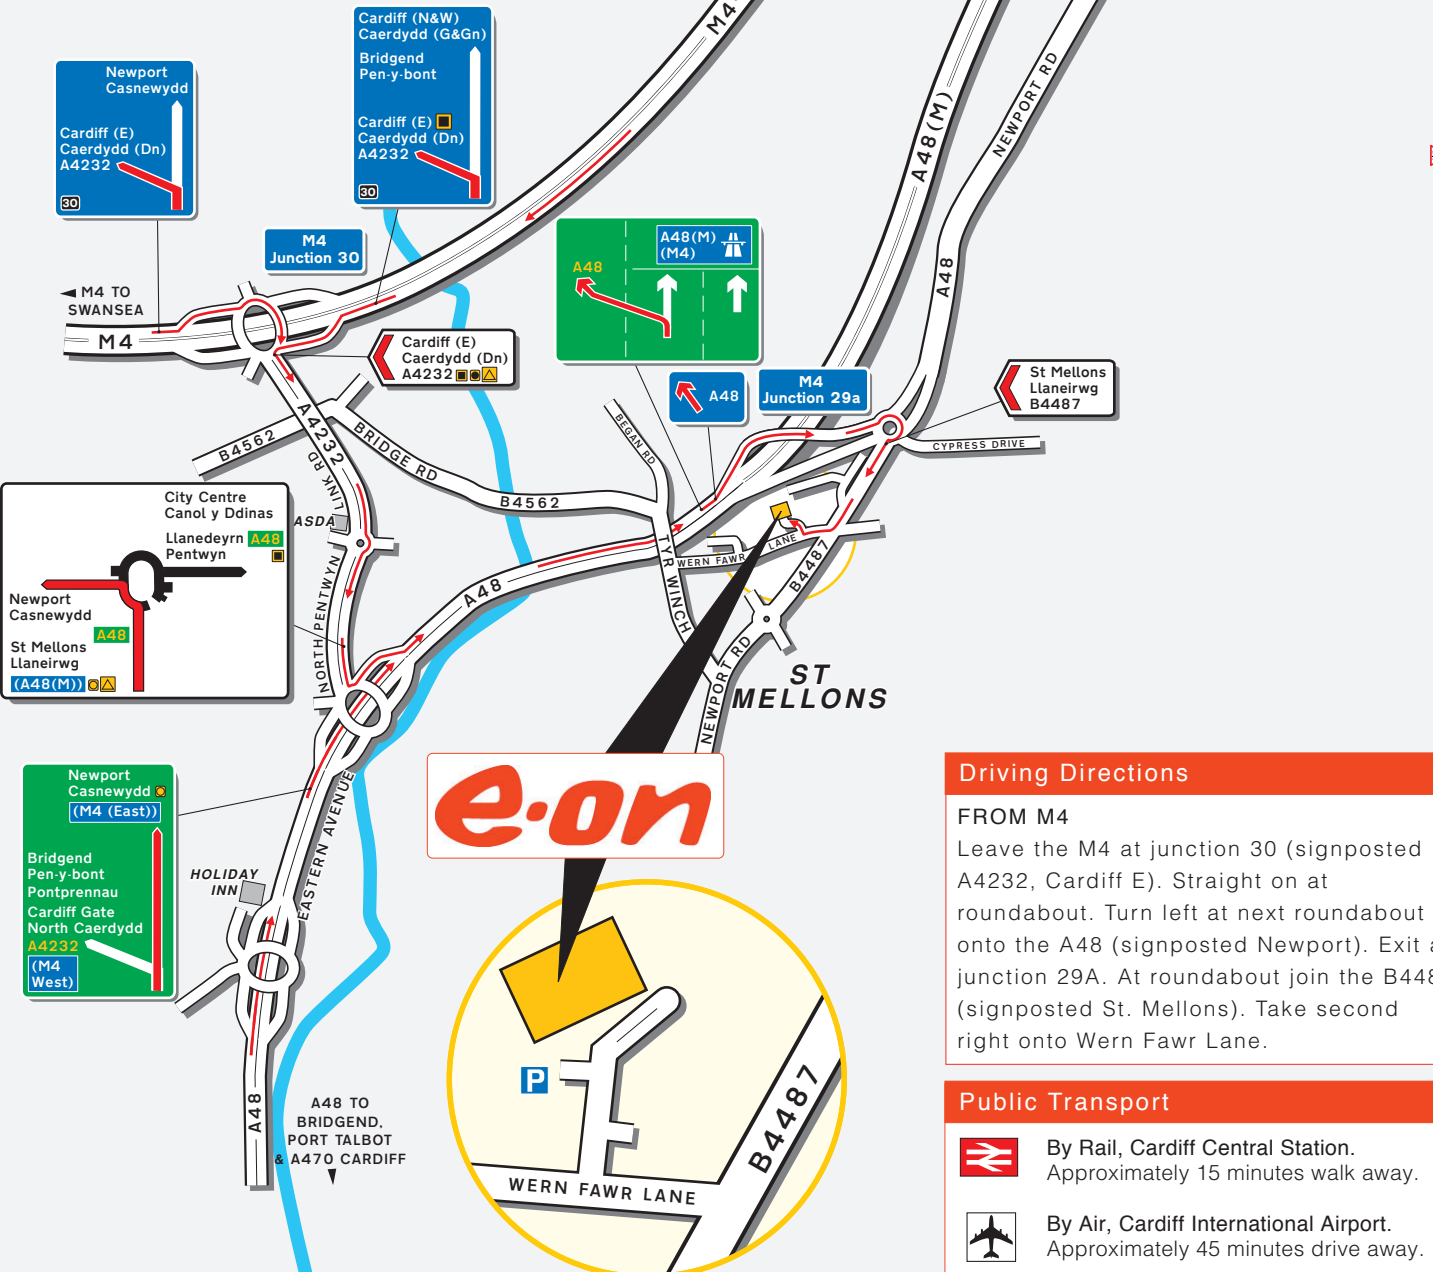

How to find us

Driving Directions

FROM M4
 Leave the M4 at junction 30 (signposted A4232, Cardiff E). Straight on at roundabout. Turn left at next roundabout onto the A48 (signposted Newport). Exit at junction 29A. At roundabout join the B4487 (signposted St. Mellons). Take second right onto Wern Fawr Lane.

Public Transport

-  By Rail, Cardiff Central Station. Approximately 15 minutes walk away.
-  By Air, Cardiff International Airport. Approximately 45 minutes drive away.