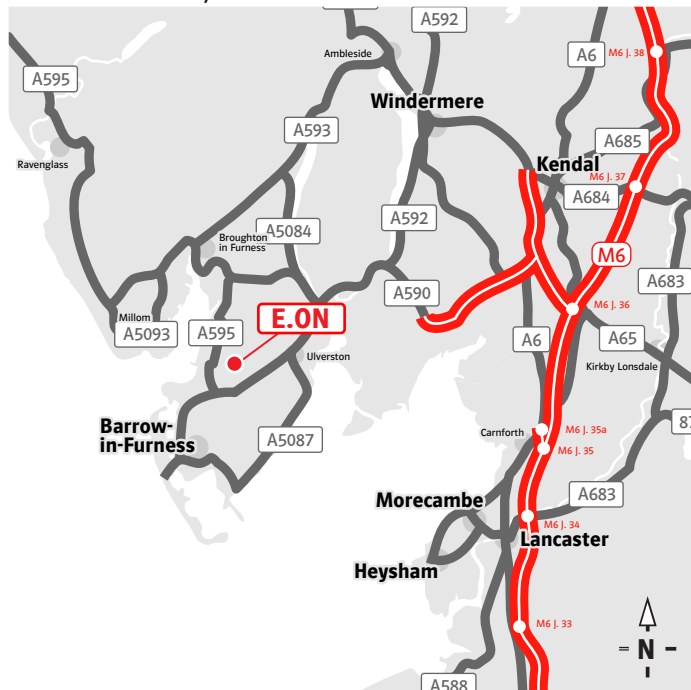

From the A590

Exit the M6 at junction 36 and follow the A590 towards Barrow-in-Furness.

Continue to follow the A590 through Ulverston and at the second roundabout after Swarthmoor take the third exit along the A595 towards Askam in Furness. Just after Askam in Furness at Ireleth take a right turn into Broughton Road. You will see the wind farm on your left hand side.

Scale 1 : 200,000