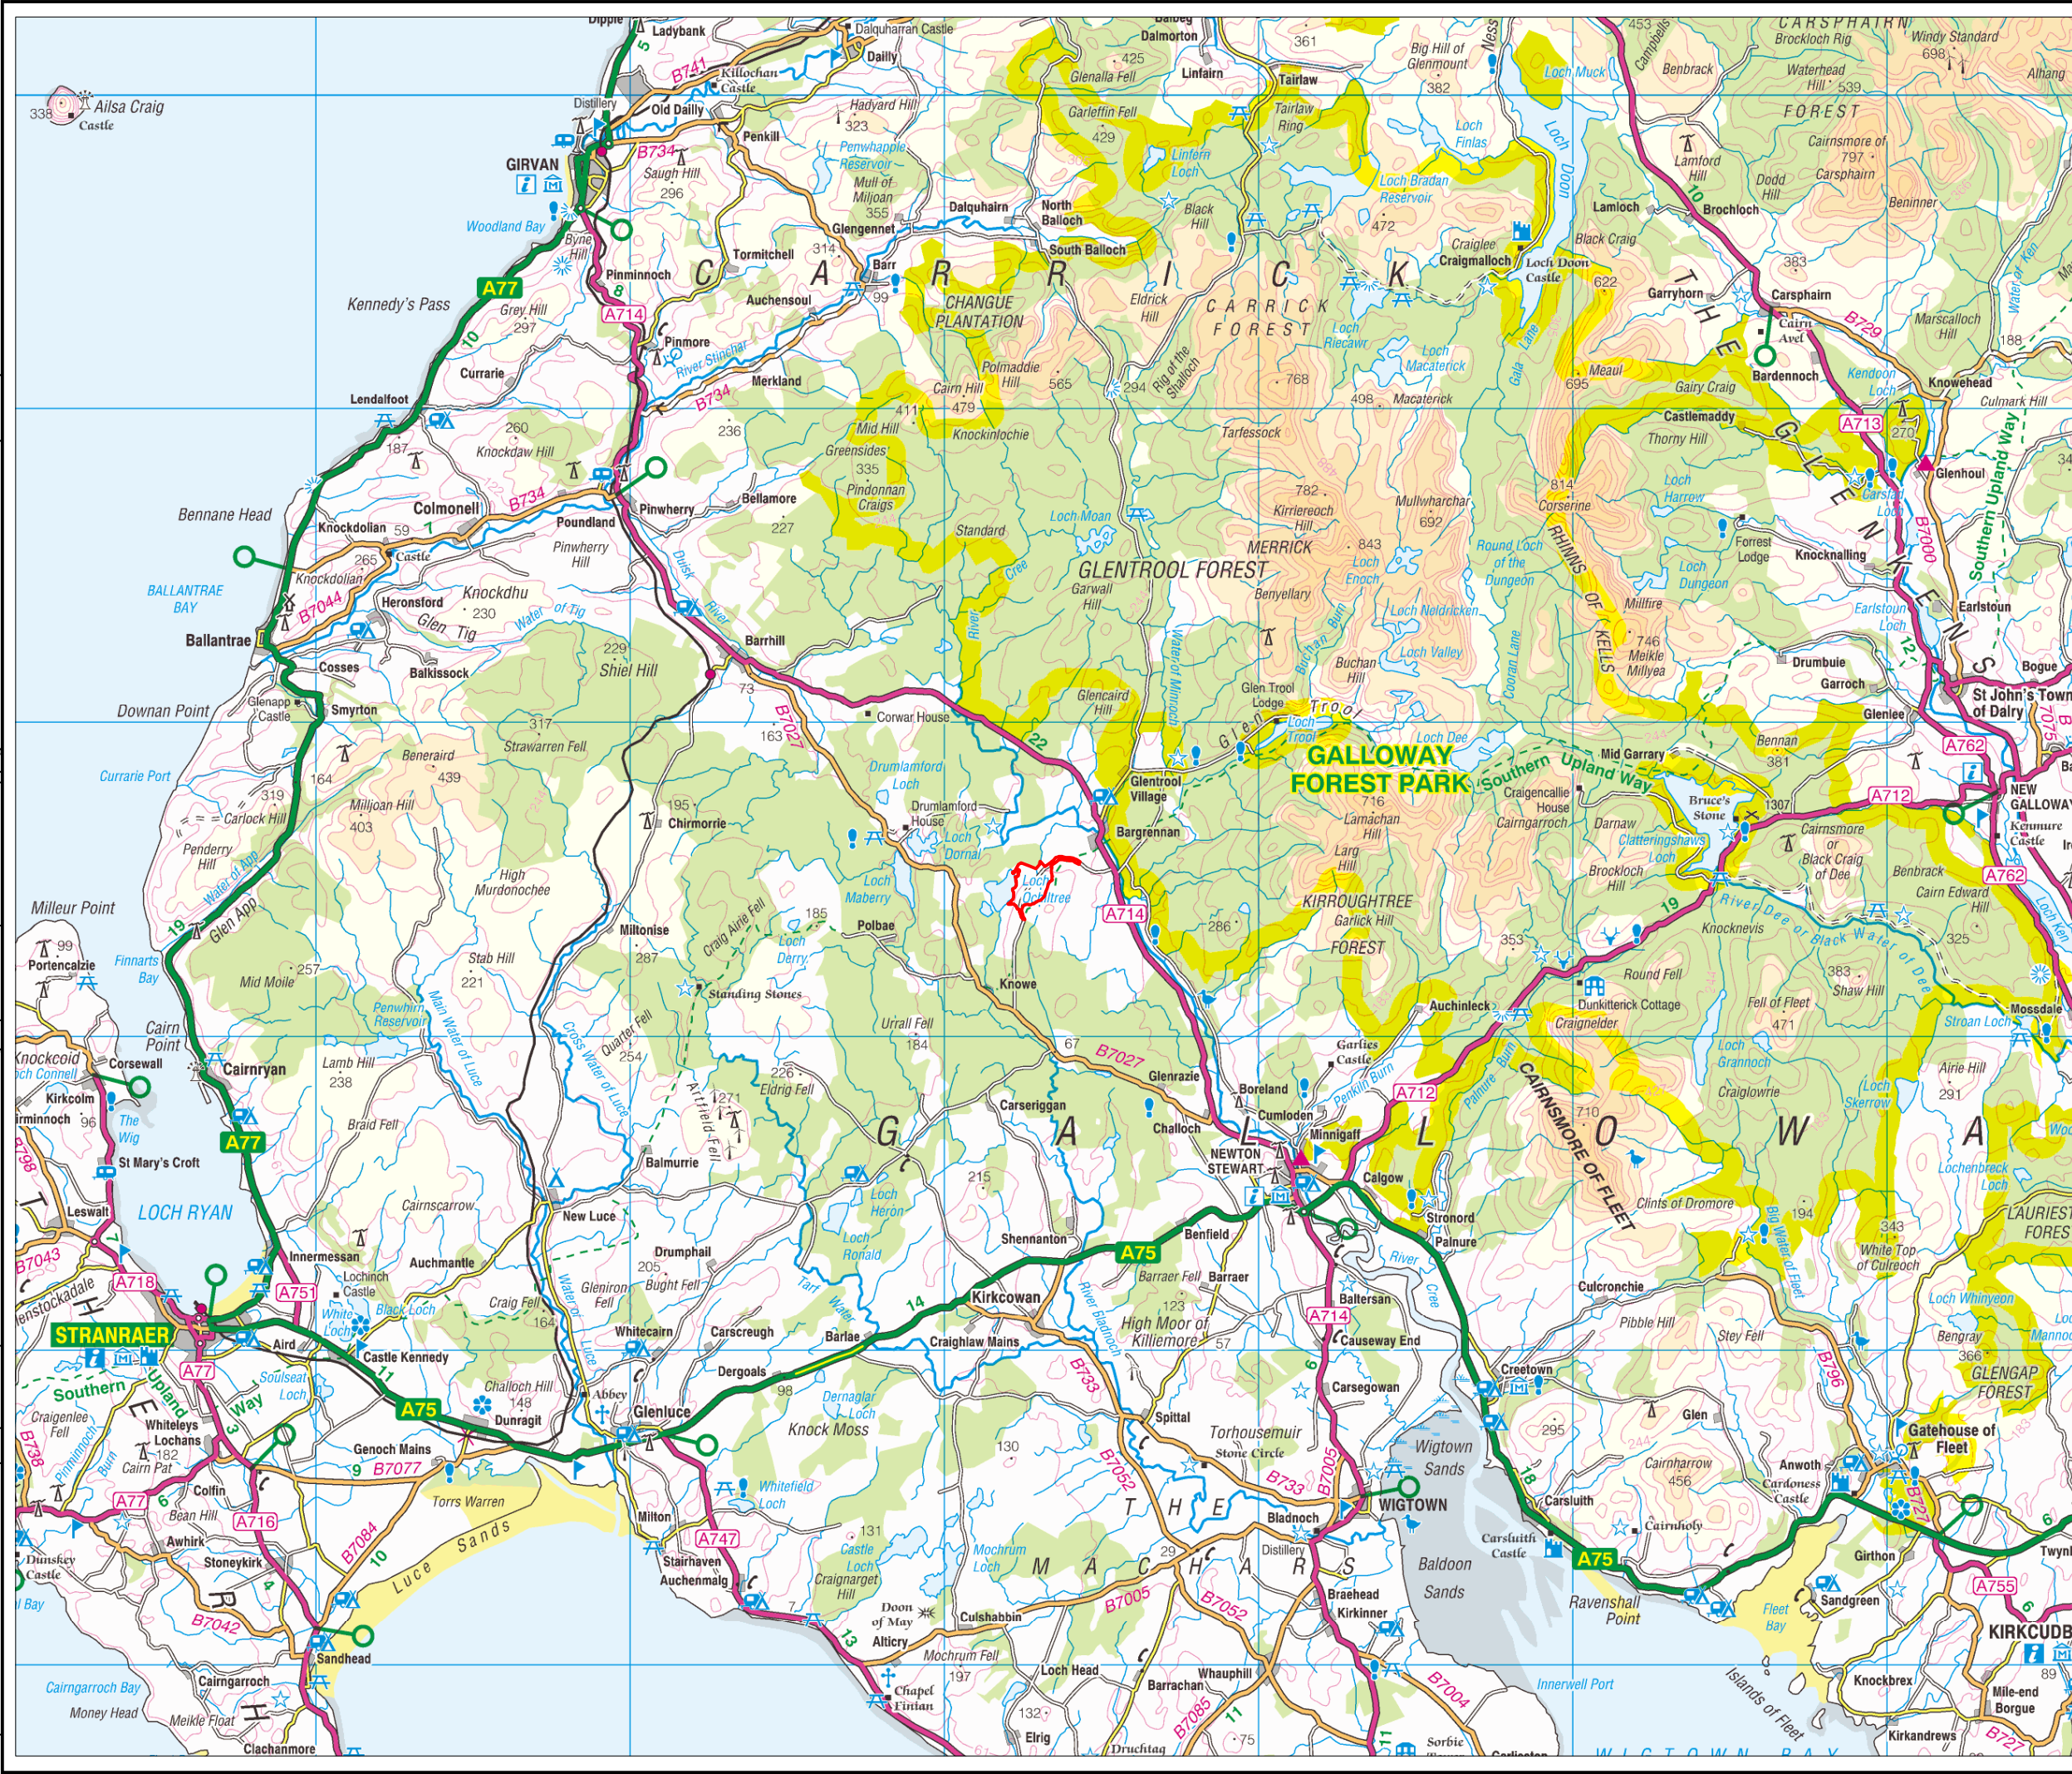

Reproduced from the Ordnance Survey Map with the permission of the Controller of Her Majesty's Stationary Office. Licence No AL 100048146 (Atmos)

Hill of Ochiltree Wind Farm

Key

 Site boundary

0 5 10
Kilometres

Scale: 1:200,000 @ A3

Figure 1
Site Location Plan

Drawn by : JM 08 / 01 / 2009
Checked by : SH 4045_LP_044a
Approved by :